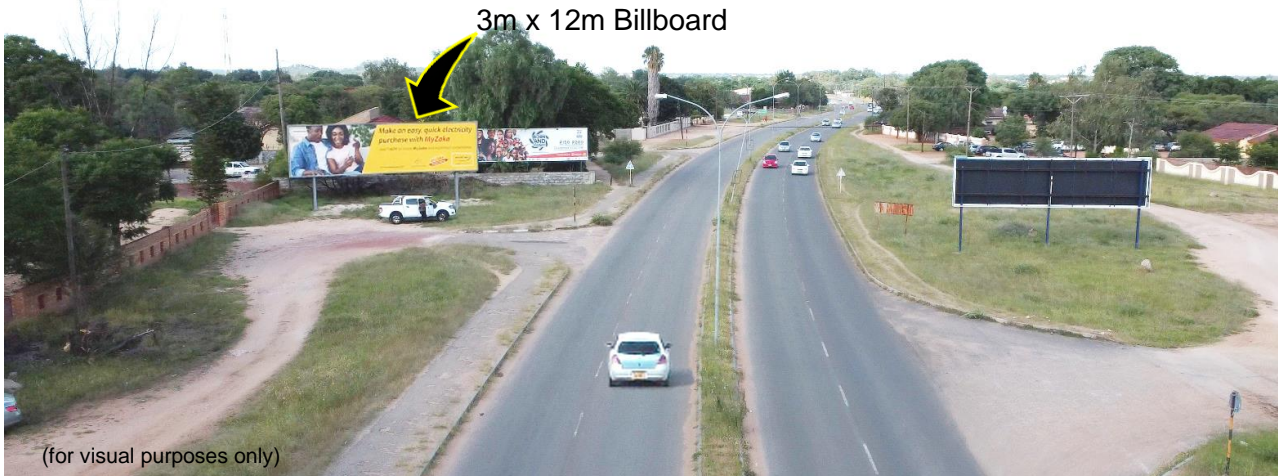

Mahalapye After traffic circle, along A1 Road. Northbound

Location: Mahalapye. 250m after the traffic circle, towards town centre

Media: Quantity 1, Size 3m x 12m (*Flexi-face*)

Media Costs: Inquire within for Monthly Rates, Production, Flying costs and Availability.