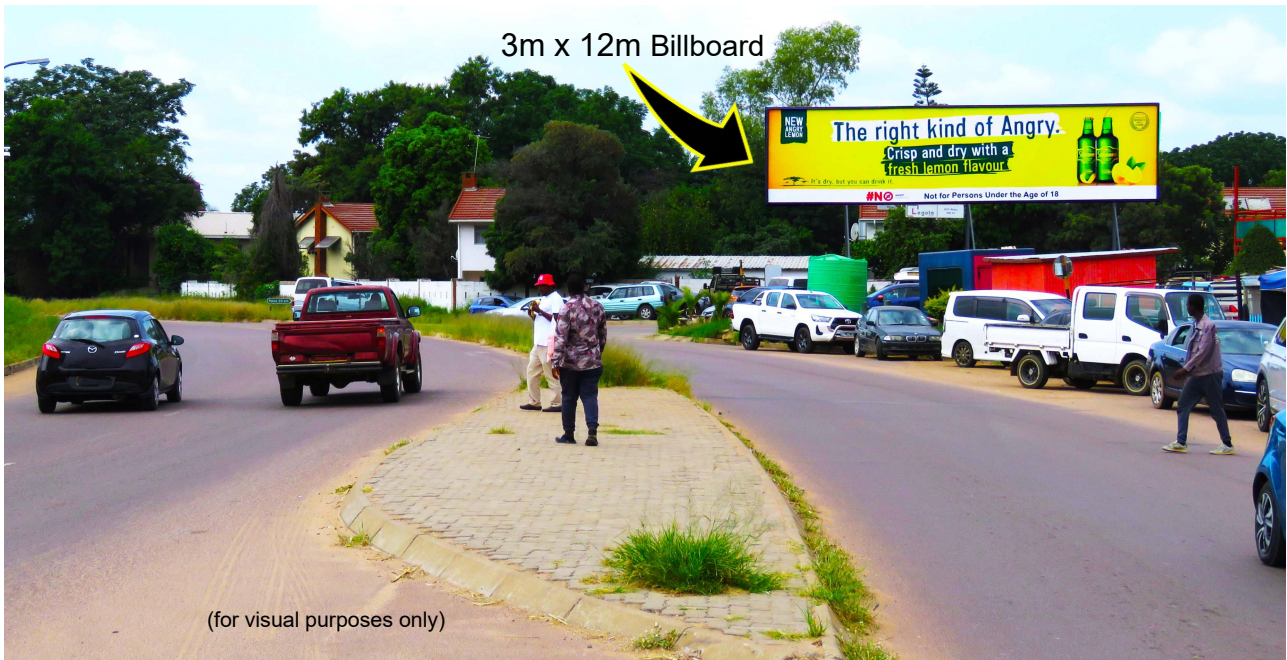

**Gaborone** Lemmenyane Drive at Kagiso Mall / BBS car park. Eastbound

**Location:** Gaborone. Along Lemmenyane Drive at BBS / Kagiso Mall, near Shell Filling Station

**Media:** Quantity 1, Size 3m x 12m (*Flexi-face*)