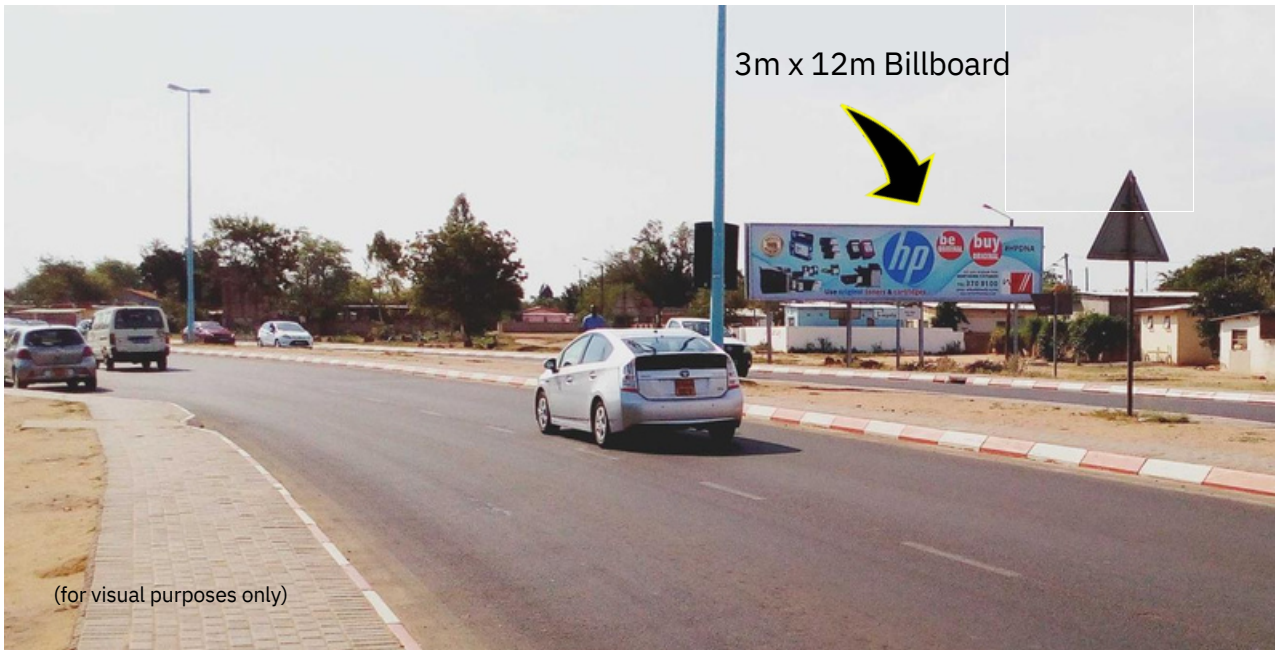

Gaborone From BBS towards Nelson Mandela Drive and Airport Junction. Westbound

Location: Gaborone, From Kagiso/ BBS mall towards Nelson Mandela Drive/ Airport Junction

Media: Quantity 1, Size 3m x 12m (*Flexi-face*)