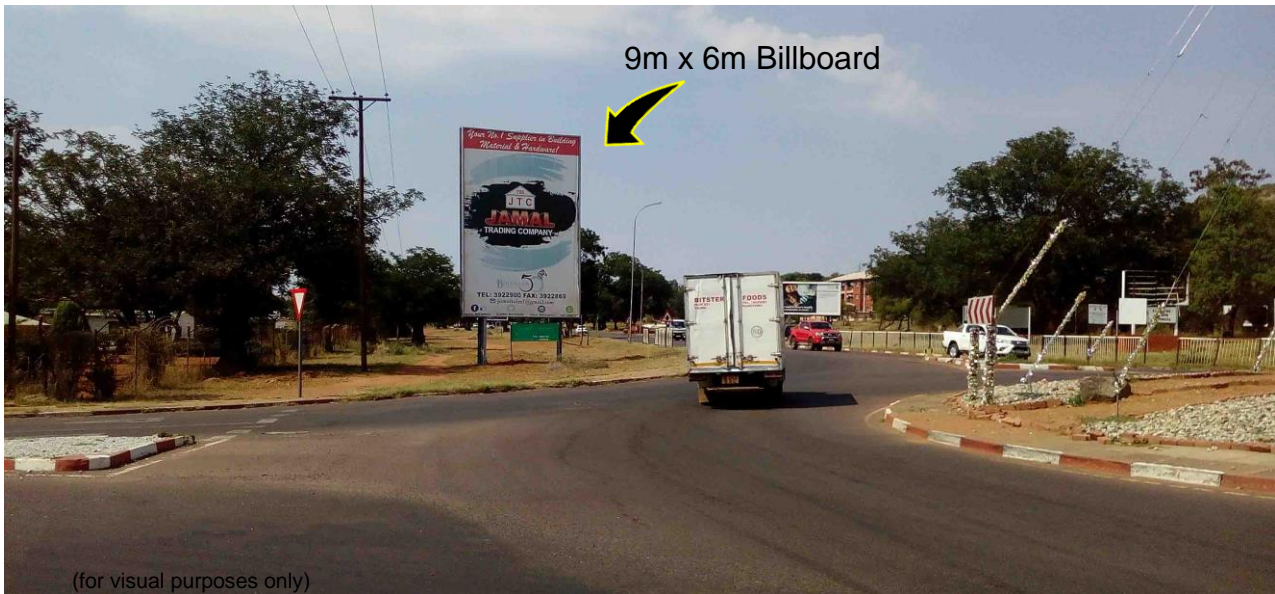

Lobatse. A1 Road. Traffic circle towards Stadium. South-bound

Location: Lobatse. A1 Road, traffic circle, towards Hillside Mall and Stadium.

Media: Quantity 1, Size 9m x 6m (*Flexi-face*)

Media Costs: Inquire within for Monthly Rates, Production, Flying costs and Availability.