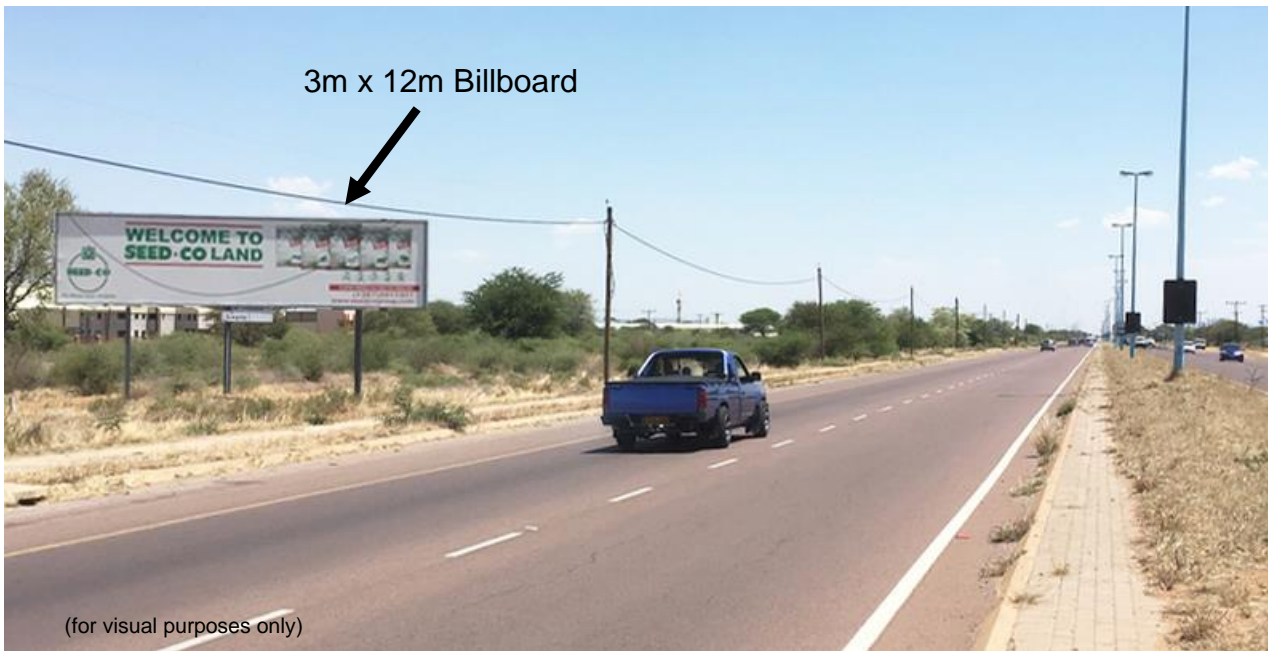

Gaborone North along A1 Road between Oodi and Phakalane. South bound traffic.

Location: Gaborone North. About 1km after Oodi Junction, South bound towards Gaborone.

Media: Quantity 1, Size 3m x 12m (*Flexi-face*)