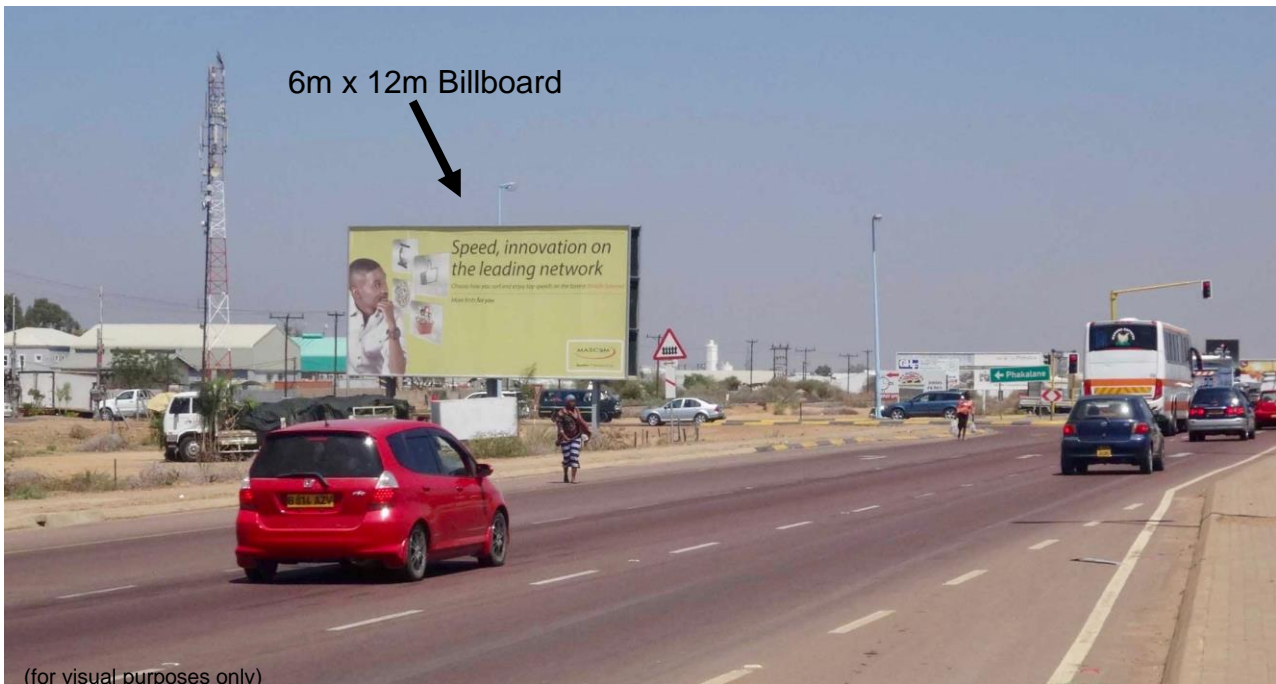

Gaborone North along A1 Road at Phakalane Junction. South-bound traffic.

Location: Phakalane. A1 Road facing South, at traffic junction turning into Phakalane.

Media: Quantity 1, Size 6m x 12m (*Flexi-face*)