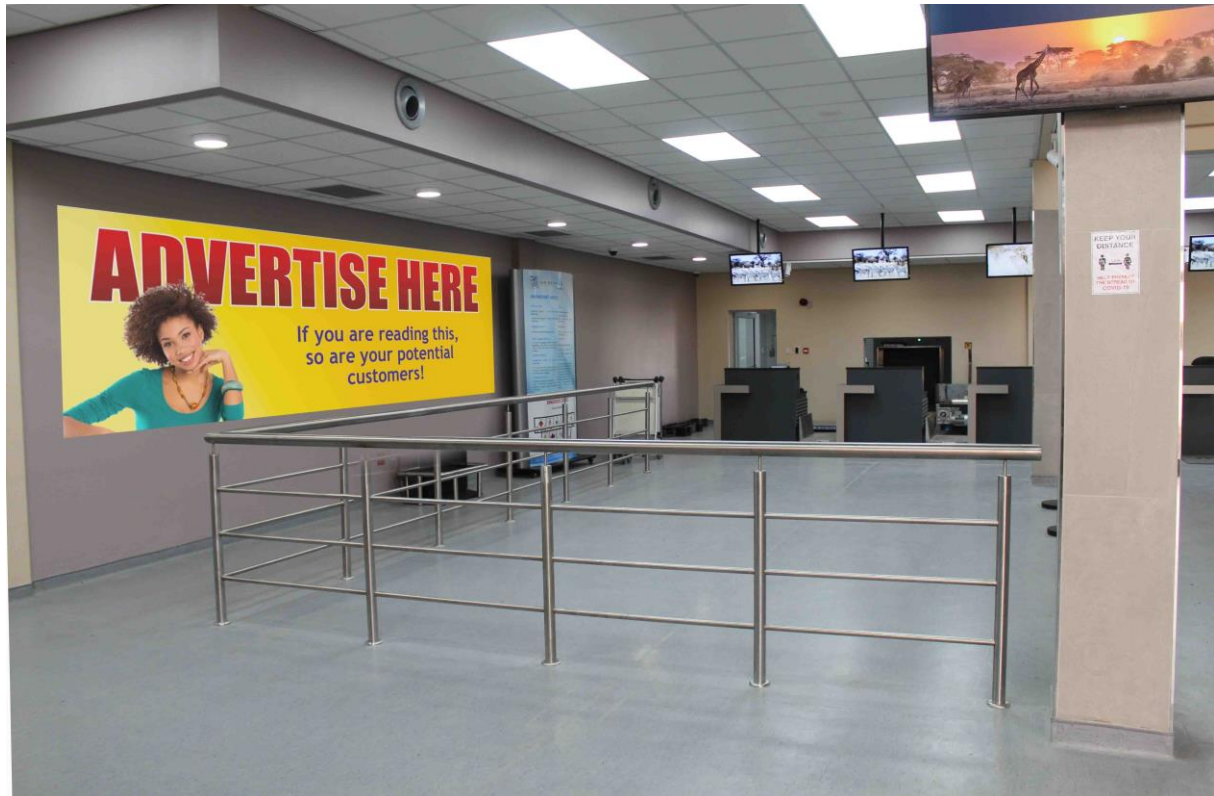

AIRPORT MEDIA PROFILE

SITE REF: MIA 10

Location: Main Concourse. Check In queue zone Wall Mural

Size: 1.5m(h) x 6m(w)

Substrate & Media: Self-adhesive vinyl wallpaper

Media Costs: Inquire within for Monthly Rates, Production, Flighting costs and Availability.