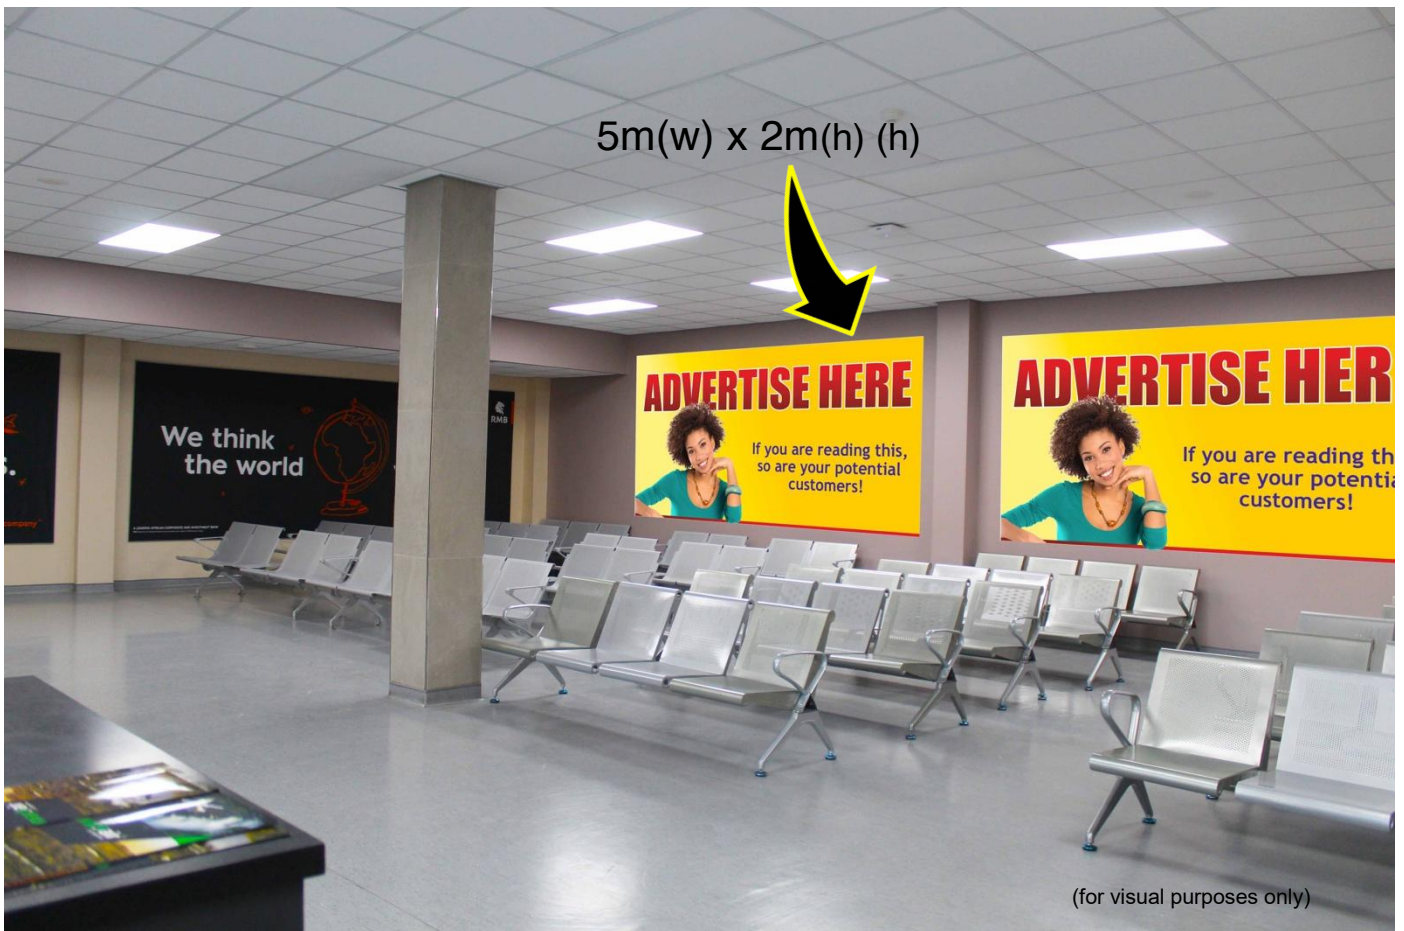

Maun International Airport Domestic Departure lounge. Wall mural on southside

AIRPORT MEDIA PROFILE

Location: Domestic Departure lounge. Back wall poster on left side of waiting area.

Size: One unit: 5m(w) x 2m(h)