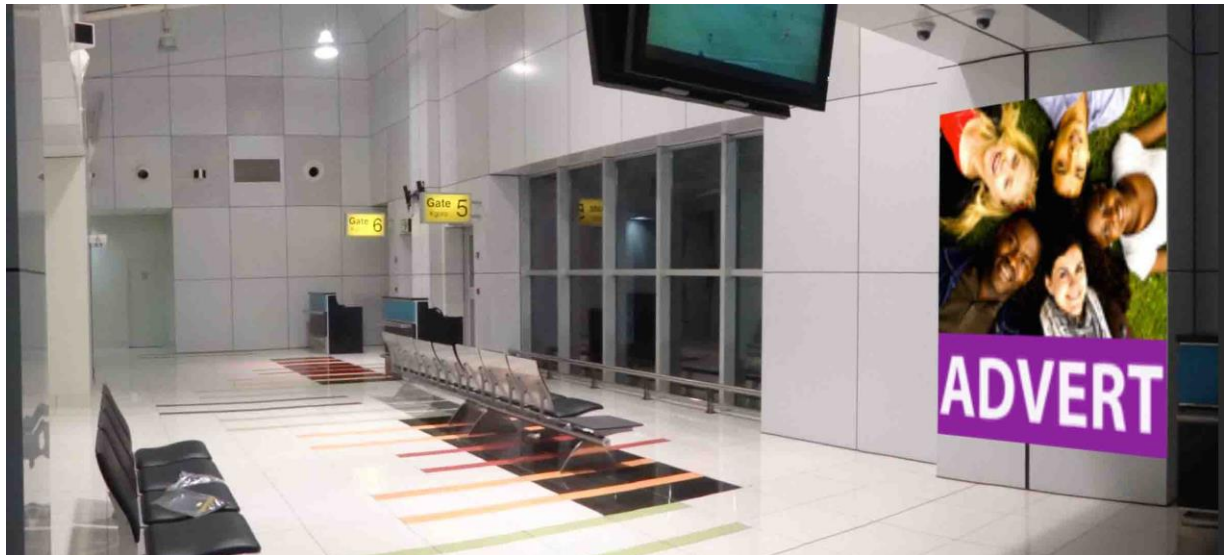

### AIRPORT MEDIA PROFILE

SITE REF: FIA 27

- Location:** International Departure Lounge. At Gate 4 Exit
- Size:** 2,500mm(h) x 1.830mm(w) Fabric frame
- Substrate & Media:** Printed fabric & aluminium frame tension systems