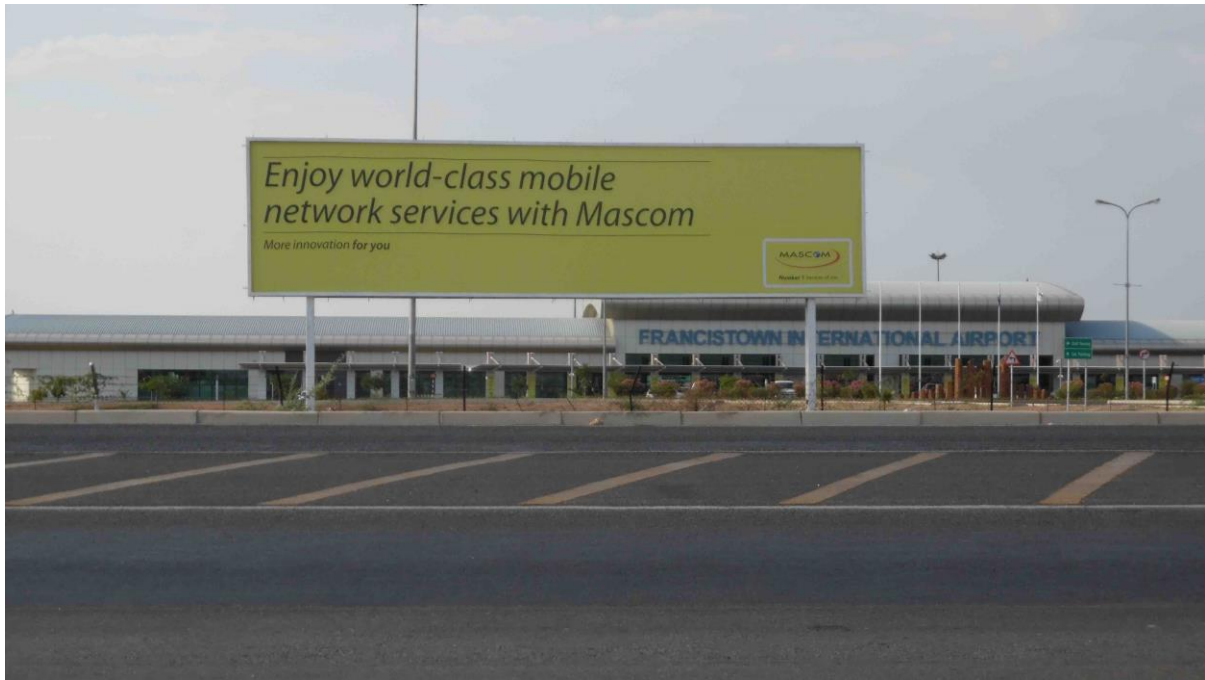

## FRANCISTOWN INTERNATIONAL AIRPORT

### AIRPORT MEDIA PROFILE

SITE REF: FIA 47

**Location:** Main Road at Entrance into Airport Terminal  
**Size:** 3m(h) x 12m(w) - Billboard  
**Substrate & Media:** Printed PVC Flex & Lipped channel frame