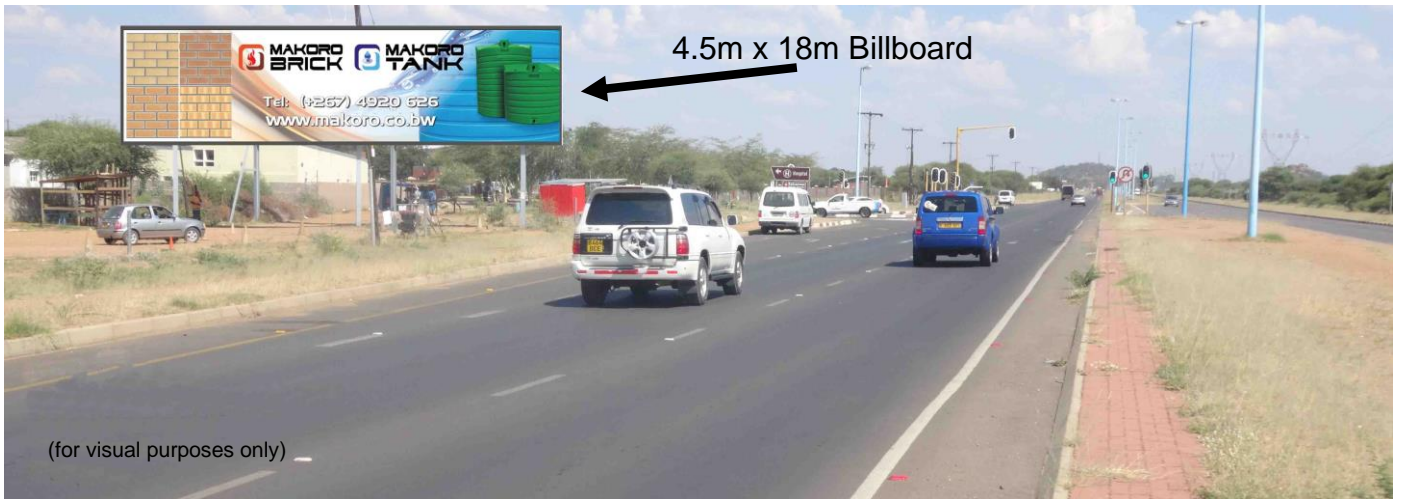

## BILLBOARD MEDIA PROFILE

SITE REF: MGT 2A

Gaborone. A12 Road, Bokamoso Hospital junction, East bound

(for visual purposes only)

**Location:** Gaborone, along Mogoditshane road, at Bokamoso Hospital junction

**Media:** Quantity 1, Size 4.5m x 18m (*Flexi-face*)

**Media Costs.** (Excl VAT) For monthly rates, production and flying, please inquire within.

Whatsapp: 7274 1620