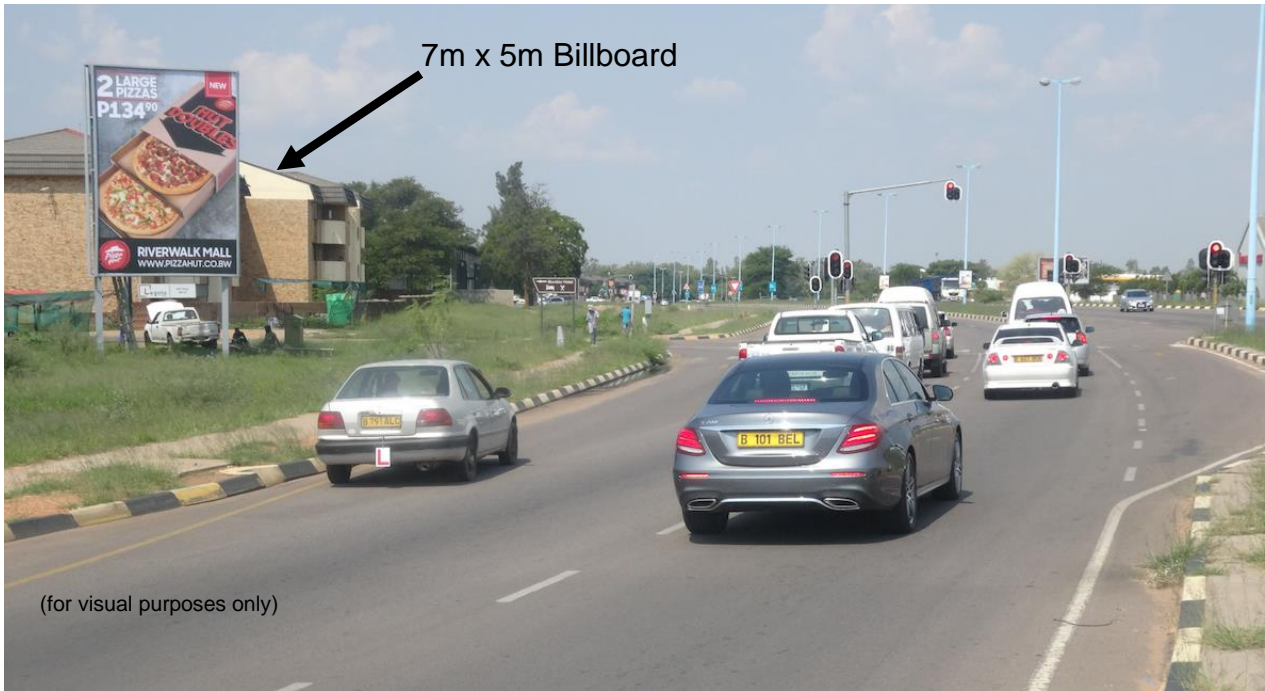

Gaborone. Tlokweng Road. Traffic lights before Naledi Motors, South/East bound

Location: Gaborone, Tlokweng Road towards Riverwalk, at traffic lights just before Naledi Motors

Media: Quantity 1, Size 7m x 5m (*Flexi-face*)