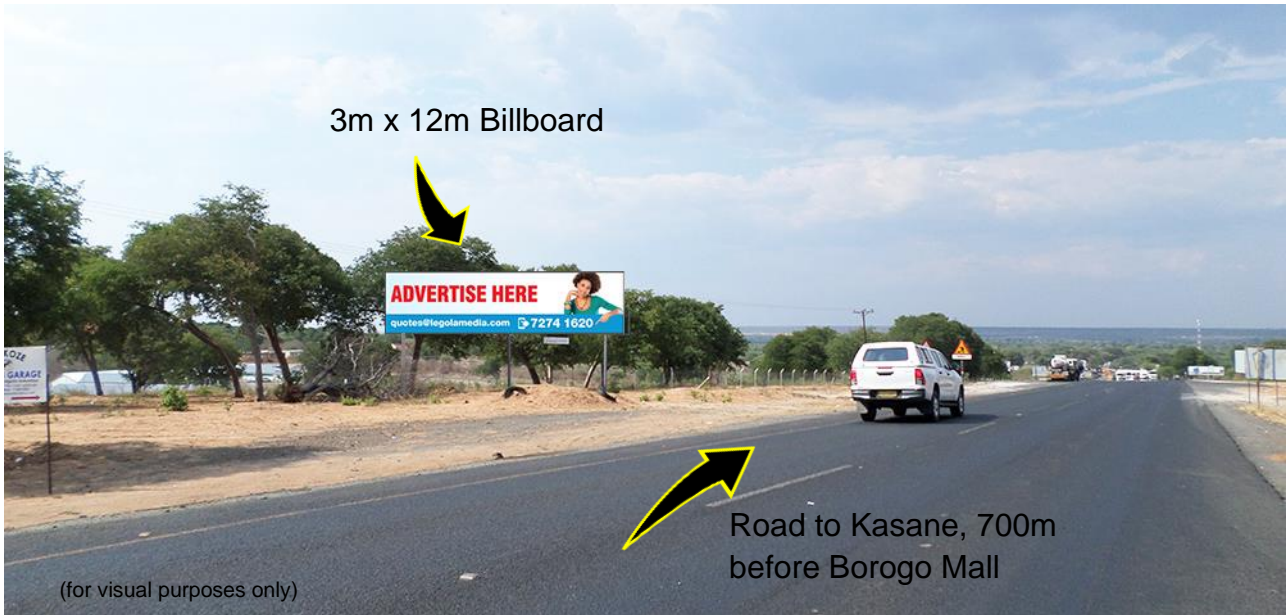

Kazangula. Along highway to Kasane. 700m before Borogo Mall. Northbound

Location: Entering Kazangula at truckers rotation, 700m before Borogo Mall.

Media: Quantity 1, Size 3m x 12m (*Flexi-face*)

Media Costs: Inquire within for Monthly Rates, Production, Flighting costs and Availability.