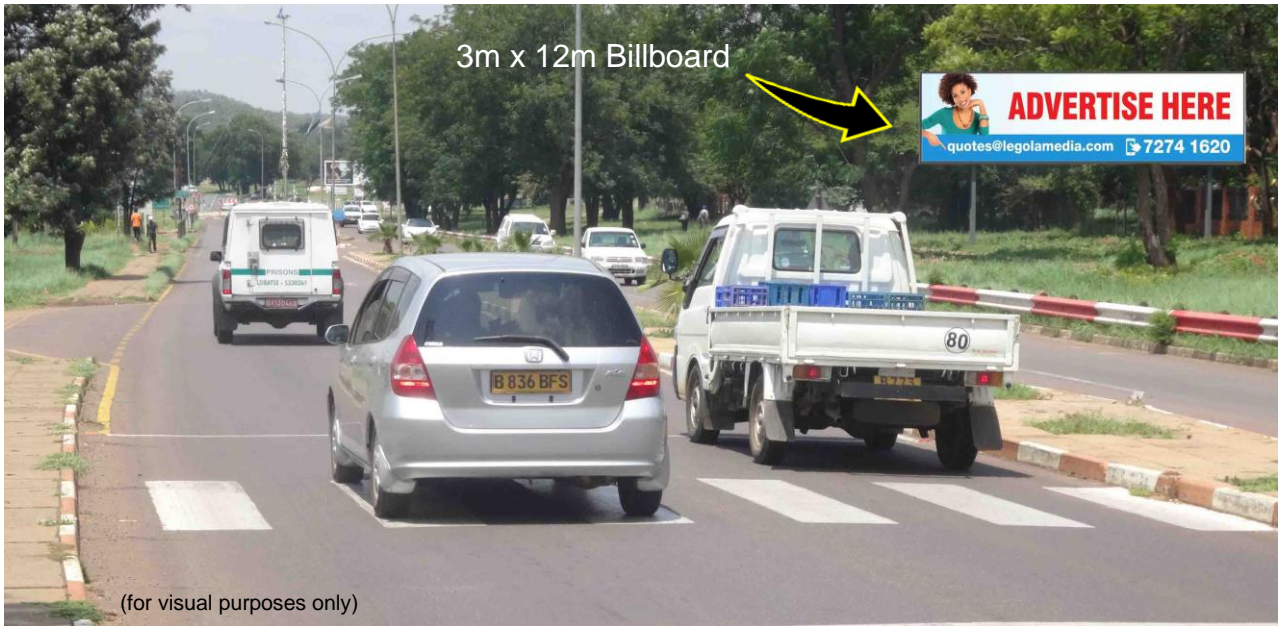

Lobatse. A1 Road, opposite Geological Surveys towards Stadium. South-bound

**Location:** Lobatse. A1 Road, towards traffic circle, Hillside Mall and Stadium.

**Media:** Quantity 1, Size 3m x 12m (*Flexi-face*)