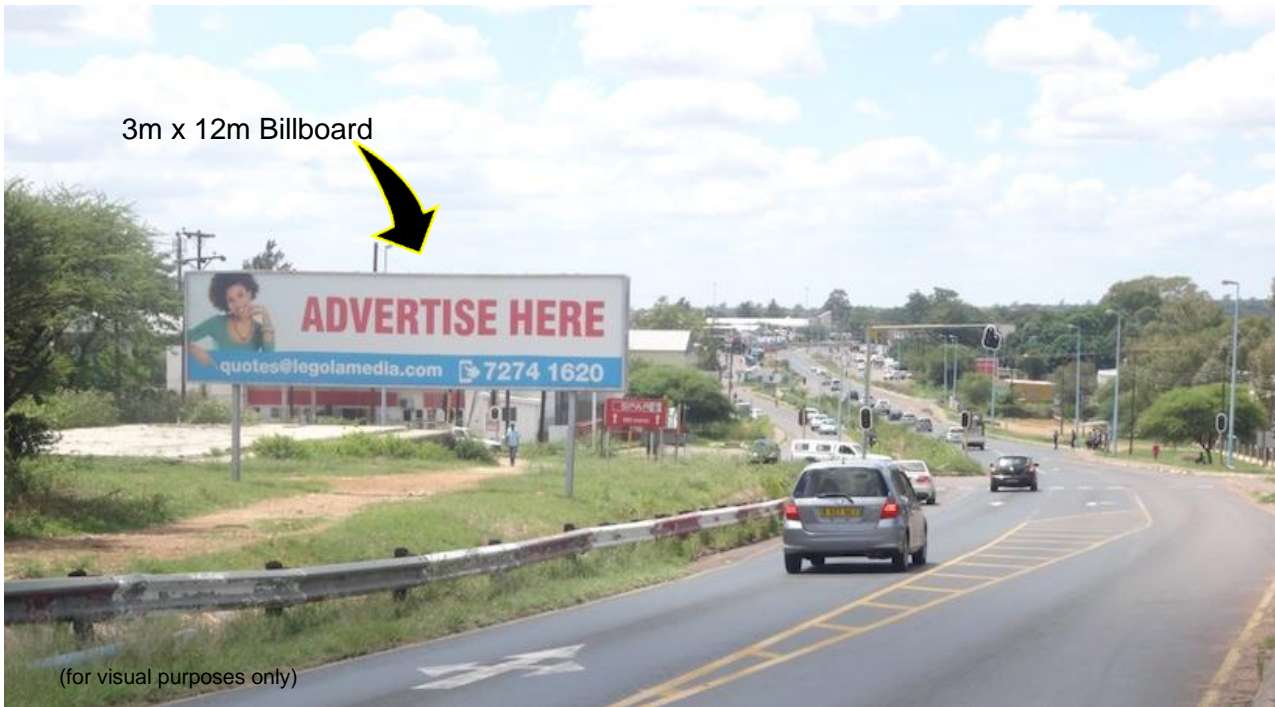

Kanye - Along A12 Road, opposite Total Garage. East bound

Location: Kanye. Along main road Through Kanye, opposite Total Garage towards Mongala Mall.

Media: Quantity 1, Size 3m x 12m (*Flexi-face*)

Media Costs: Inquire within for Monthly Rates, Production, Flying costs and Availability.