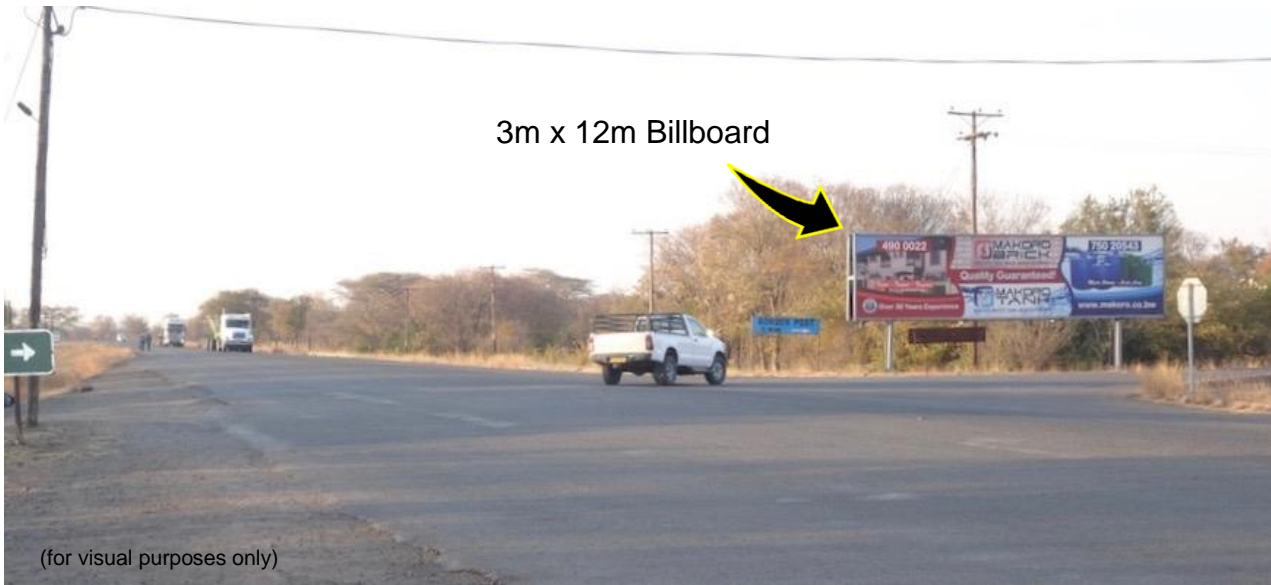

Pandamatenga. Along A33 Highway at border junction. North- bound

Location: Near Pandamatenga milling, Engen Garage. 100km towards Kazangula.

Media: Quantity 1, Size 3m x 12m (*Flexi-face*)

Media Costs: Inquire within for Monthly Rates, Production, Flying costs and Availability.