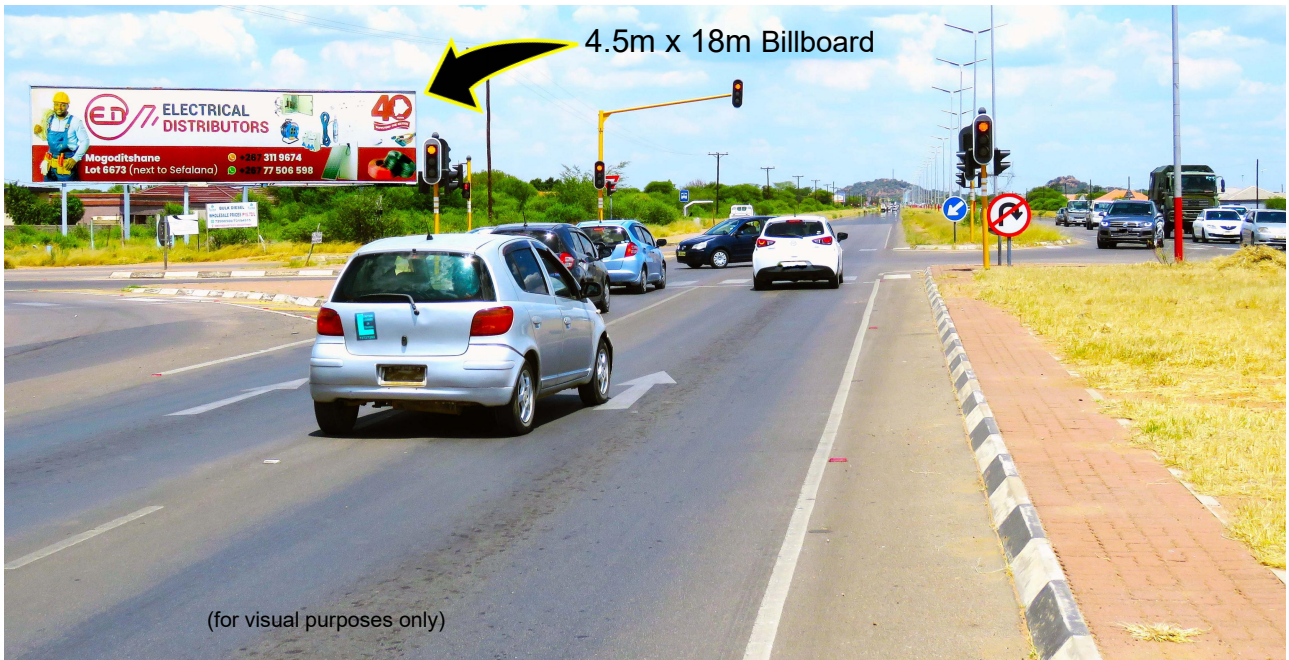

Gaborone Mopane, along Molepolole A12. 1km before Bokamoso Hospital. Southbound

Location: Metsimothlaba inbound to Gaborone, at major junction before Bokamoso Hospital.

Media: Quantity 1, Size 4.5m x 18m (*Flexi-face*)