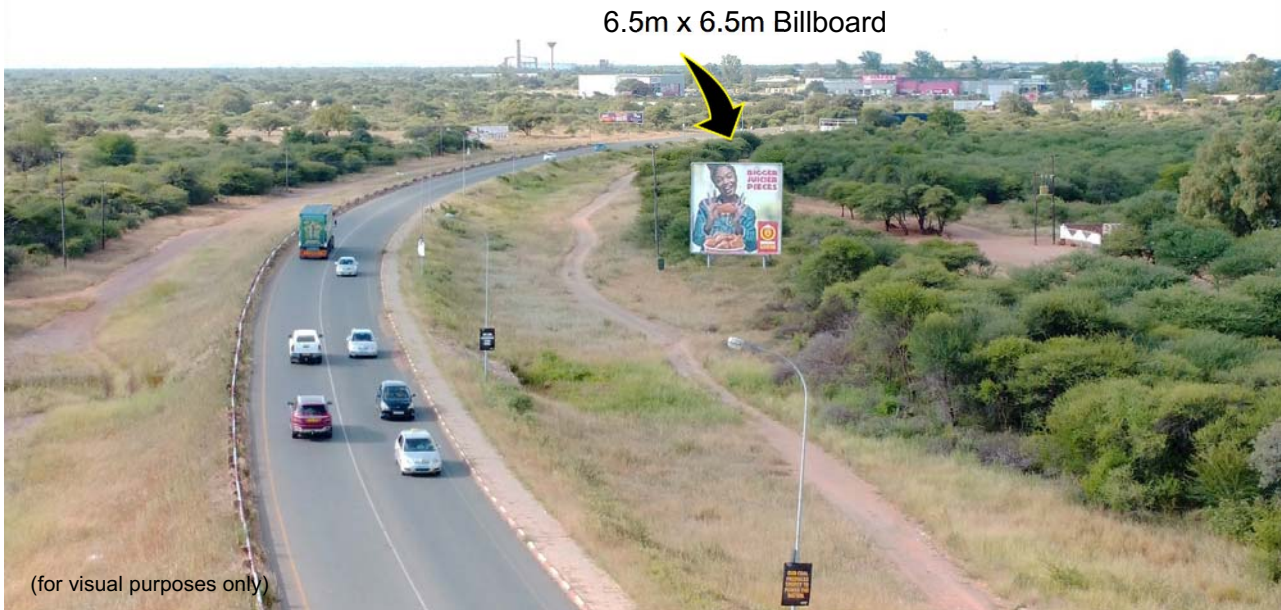

Plot 22140 G. West Industrial
PO Box 1101 Gaborone
Tel: 395 3324 Fax: 395 3325
Mobile: 7274 1620
Email: info@legolamedia.com
www.legolamedia.com

**BILLBOARD MEDIA
PROFILE**

SITE REF: PLP 5A

Palapye – Along A1 Road, Before Lotsane Bridge. 1km before Riverview Mall. Northbound

Location: Palapye - A1 Road, Before Lotsane Bridge. 1km before Riverview Mall/ Maxis/ Engen

Media: Quantity 1, Size 6.5m x 6.5m (*Flexi-face*)

Media Costs: Inquire within for Monthly Rates, Production, Flying costs and Availability.