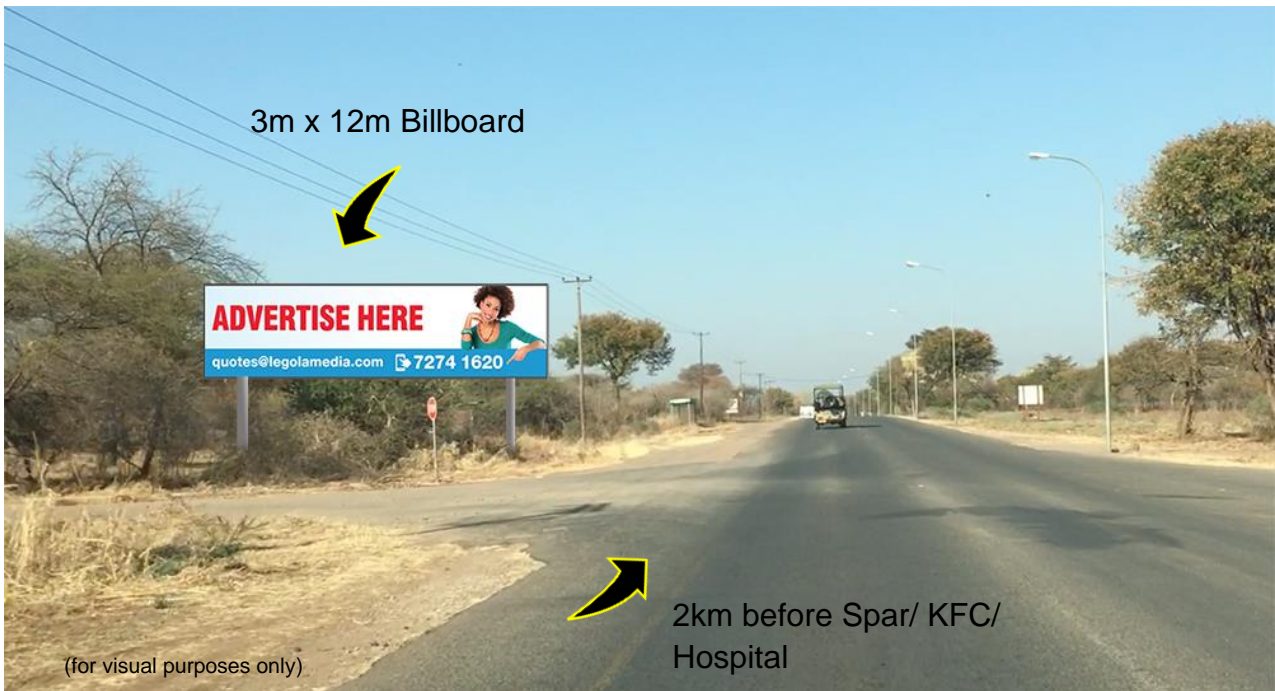

**BILLBOARD MEDIA  
PROFILE**

**SITE REF: KSN 2A**

Kasane. Along President Avenue. Toward Spar Complex. West bound

**Location:** Along President Ave, Between Cresta Mowana Hotel and Spar.

**Media:** Quantity 1, Size 3m x 12m (*Flexi-face*)