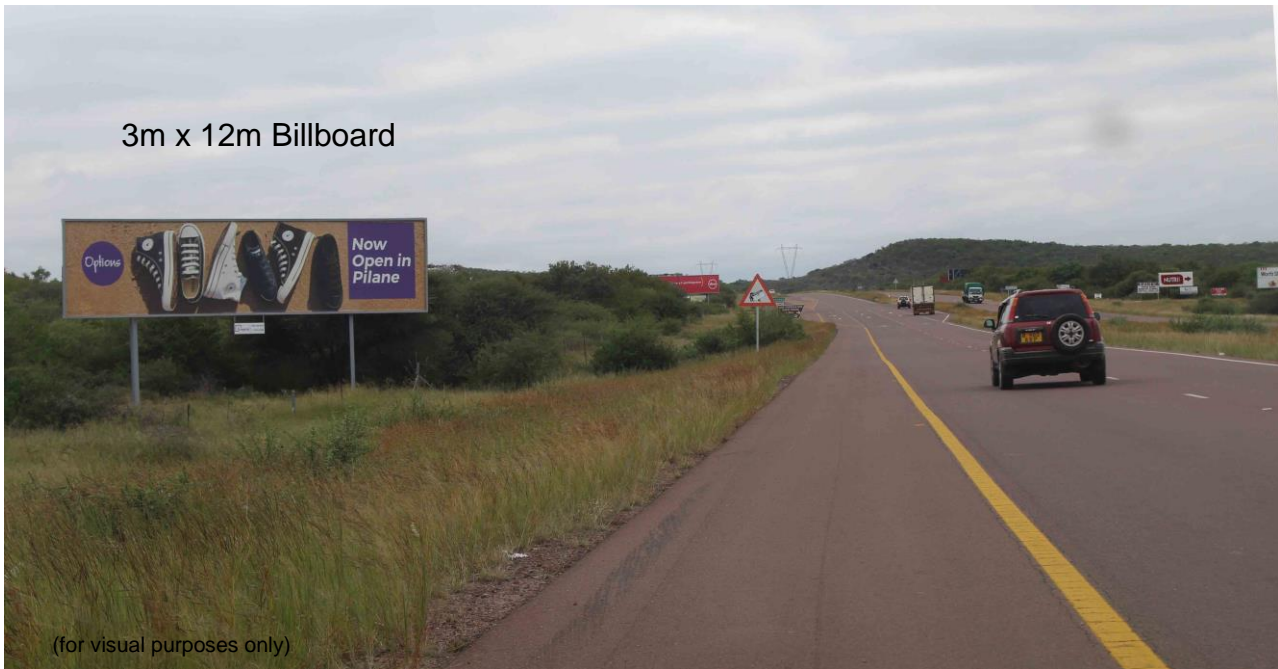

Pilane. Along A1 Road 250m before Pilane Junction, north bound traffic.

Location: Pilane. A1 Road heading North, 250 meters before turn off to Pilane.

Media: Quantity 1, Size 3m x 12m (*Flexi-face*)

Media Costs. (Excl VAT) For monthly rates, production and flying, please inquire within.