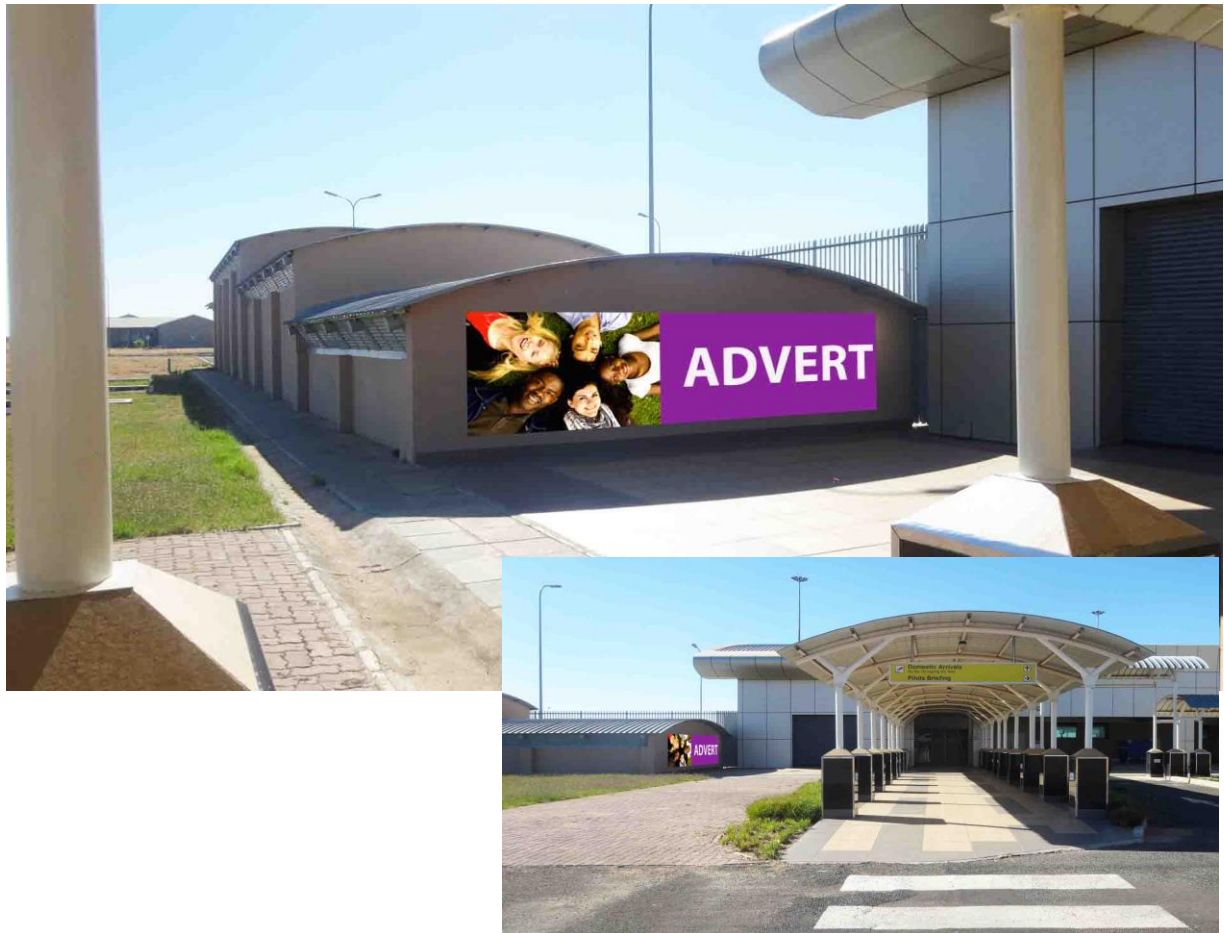

AIRPORT MEDIA PROFILE

SITE REF: FIA 14B

Location: Domestic Arrivals, main entrance at corridor
Size: 1,700mm(h) x 7,000mm(w)- Mural
Substrate & Media: Printed PVC & aluminium snapper frame systems

For monthly rates, production and flighting, please inquire within.