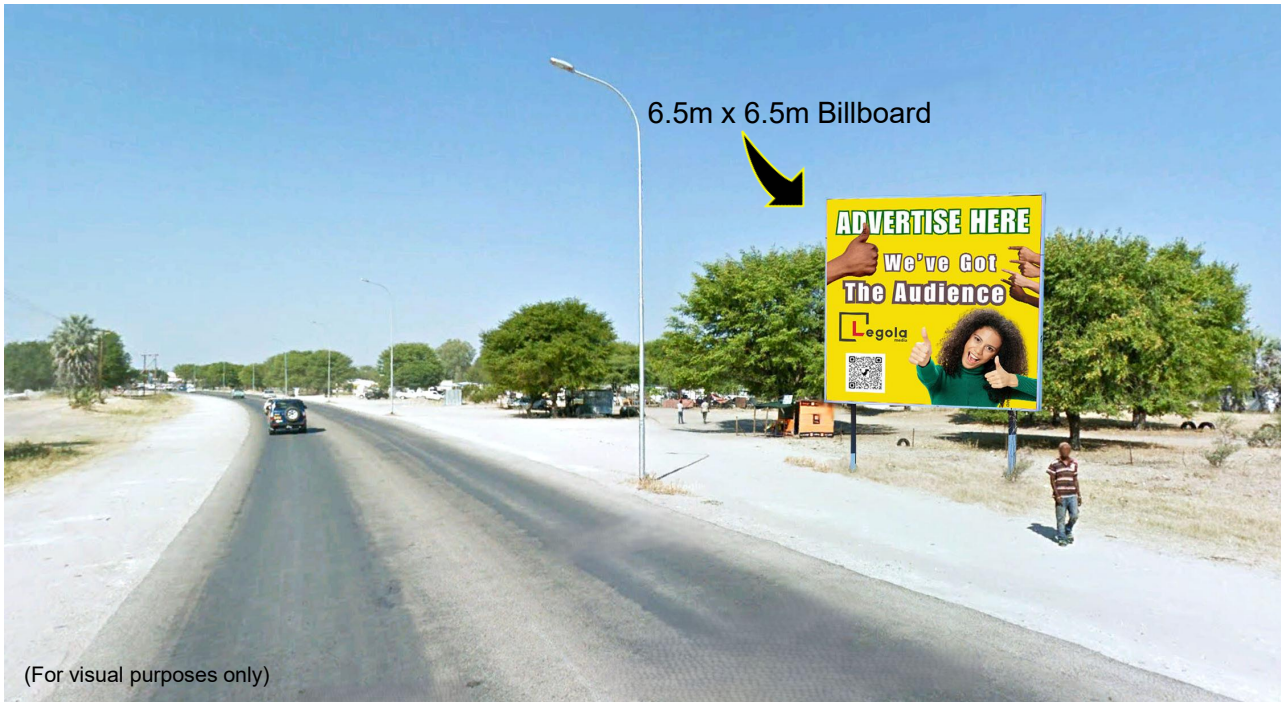

Maun A3 Sekgoma Road 450m before Caltex Junction. Southbound

Location: Towards Caltex Junction/ Builders World. Opposite Boseja Primary School.

Media: Quantity 1, Size 6.5m x 6.5m (*Flexi-face*)

Media Costs: Inquire within for Monthly Rates, Production, Flighting costs and Availability.