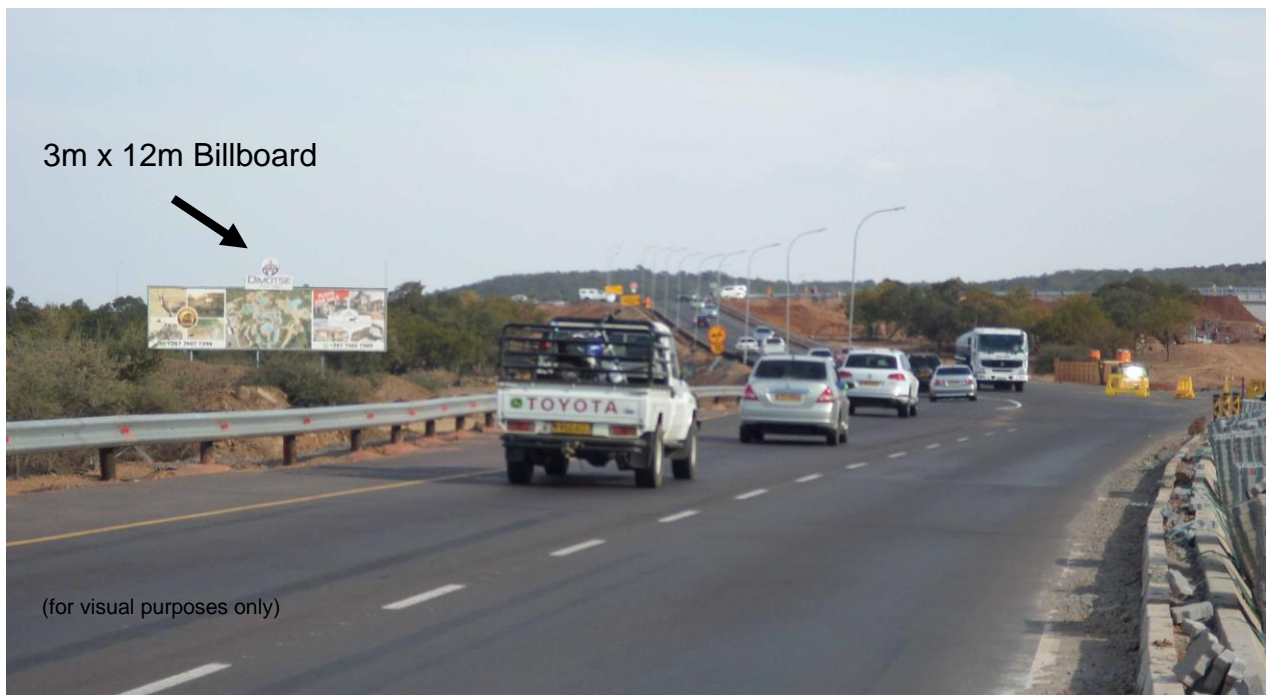

Ramotswa / Boatle Junction along Lobatse A1 Road. South Bound

Location: Close to Puma Filling Station at Ramotswa / Boatle Junction along Lobatse A1 Road

Media: Quantity 1, Size 3m x 12m (*Flexi-face*)

Media Costs. (Excl VAT) **For monthly rates, production and flighting, please inquire within.**