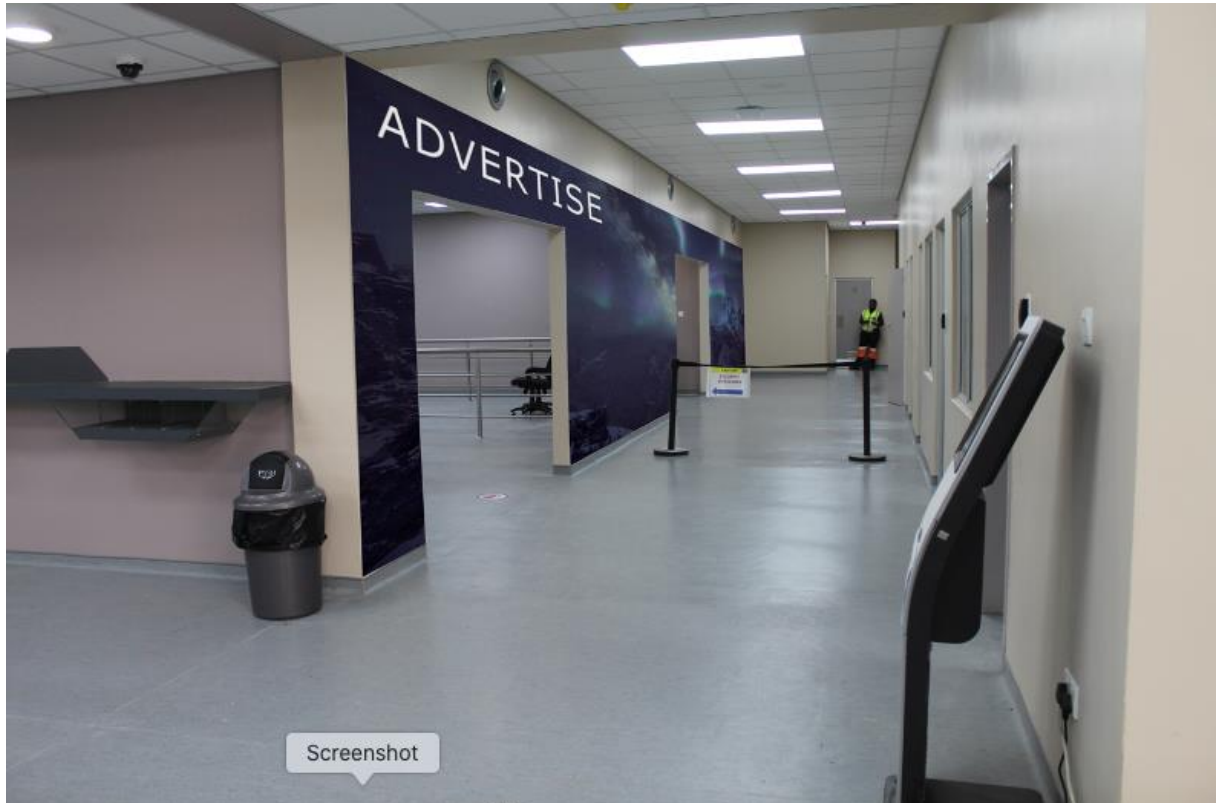

AIRPORT MEDIA PROFILE

SITE REF: MIA 14

Location: Main Concourse, X-ray scanning queue entrance to departure lounge. Wall Mural

Size: 3.5m(h) x 18m(w)

Substrate & Media: Self-adhesive vinyl wallpaper

Media Costs: Inquire within for Monthly Rates, Production, Flighting costs and Availability.