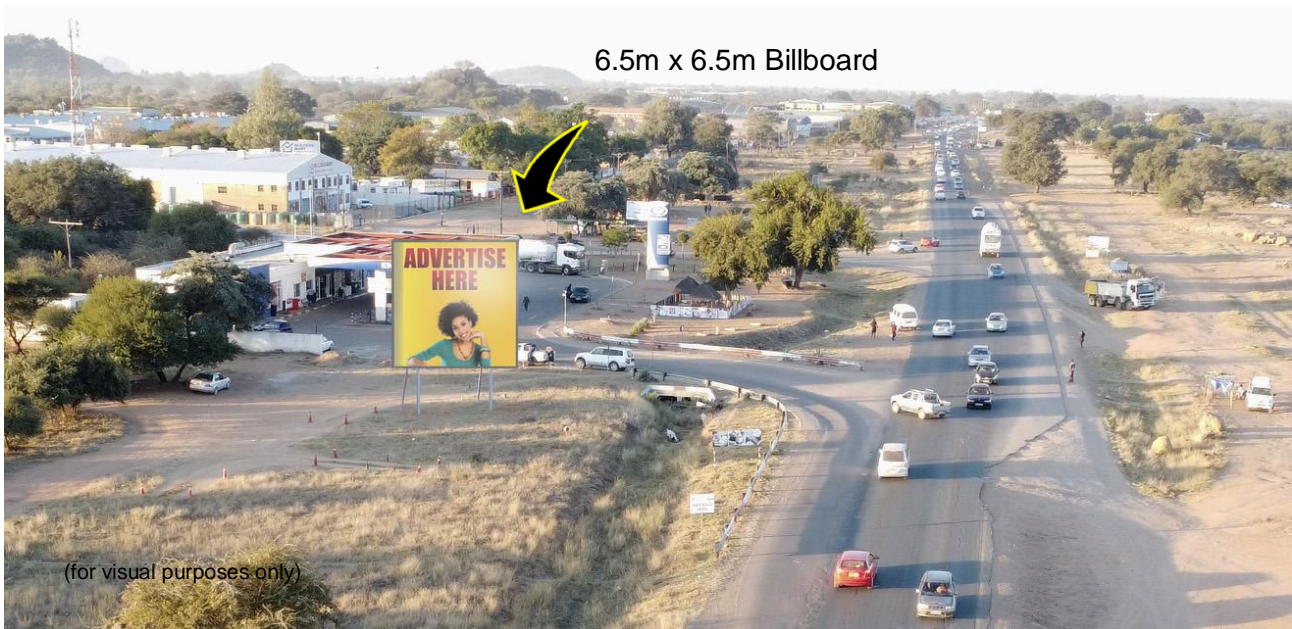

Plot 22995 Nkoyaphiri Industrial,
Mogoditshane.
PO Box 1101, Gaborone
Tel: 392 4216 Mobile: 72 741 620
Email: info@legolamedia.com
www.legolamedia.com

**BILLBOARD MEDIA
PROFILE**

SITE REF: GBNE 5A

Gabane A10 Road towards Nkoyaphiri, at Engen Filling Station. Northbound.

Location: Along main highway, after Gabane Junction and just before Engen.

Media: Quantity 1, Size 6.5m x 6.5m (*Flexi-face*)

Media Costs: Inquire within for Monthly Rates, Production, Flying costs and Availability.