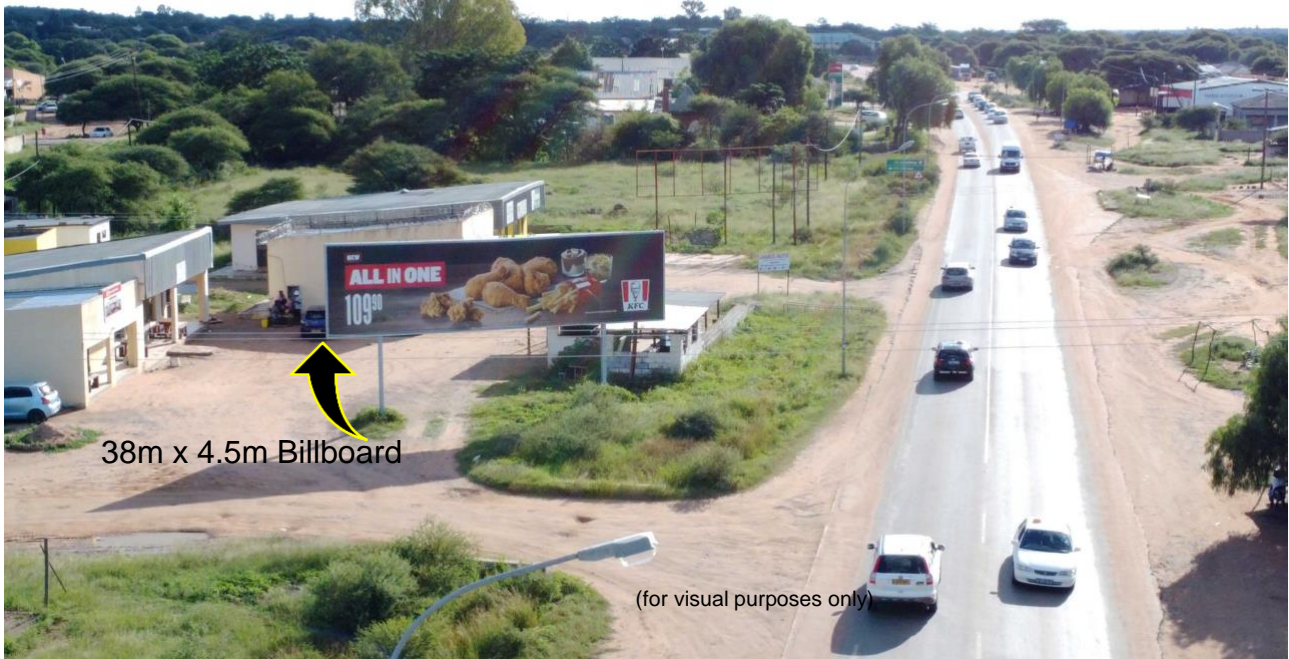

Plot 22995 Nkoyaphiri Industrial,
Mogoditshane.
PO Box 1101, Gaborone
Tel: 392 4216 Mobile: 72 741 620
Email: info@legolamedia.com
www.legolamedia.com

**BILLBOARD MEDIA
PROFILE**

SITE REF: MOL 2A

MOLEPOLOLE Along A12 Road, before Puma Filling Station. Westbound.

Location: Molepolole. Along main road through Molepolole, 200m before Puma Garage.

Media: Quantity 1, Size 3m x 12m (*Flexi-face*)

Media Costs: Inquire within for Monthly Rates, Production, Flighting costs and Availability.