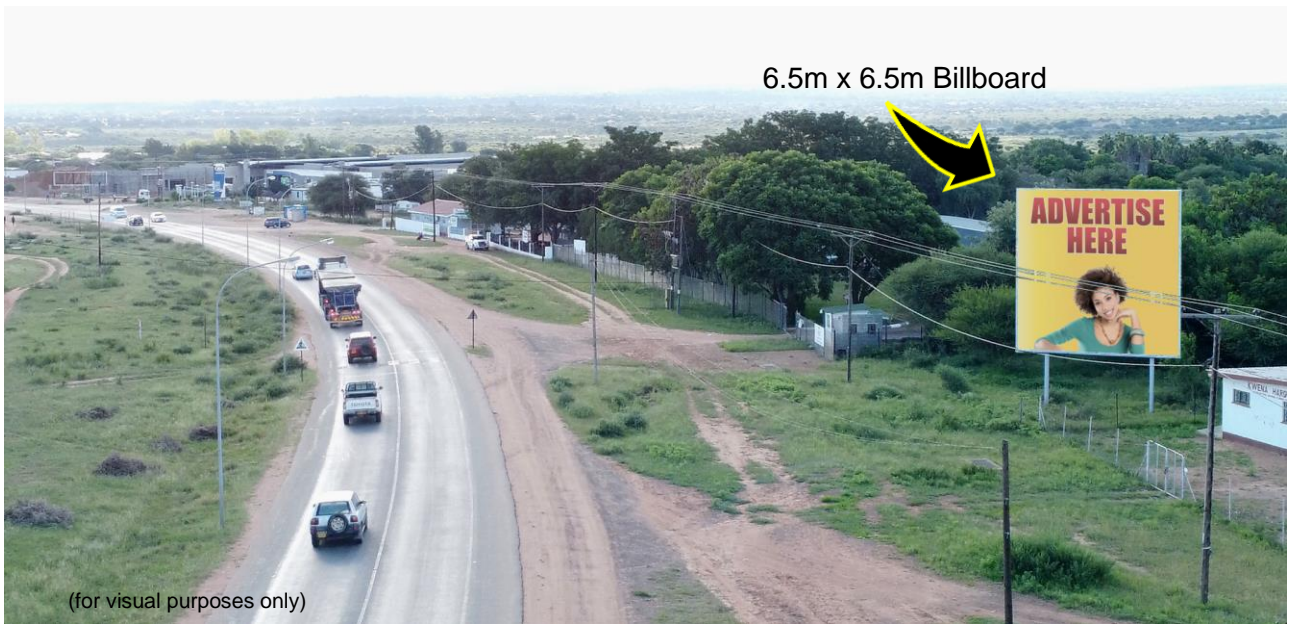

Plot 22995 Nkoyaphiri Industrial,
Mogoditshane
PO Box 1101 Gaborone
Tel : 392 4216 Mobile : 7274 1620
Email : info@legolamedia.com
www.legolamedia.com

**BILLBOARD MEDIA
PROFILE**

SITE REF: MOL 4A

Molepolole A12 Highway, entering town 300m before Engen at New Mall. Westbound.

Location: Along main inbound highway, 300m before new mall at Engen Filling Station.

Media: Quantity 1, Size 6.5m x 6.5m (*Flexi-face*)

Media Costs: Inquire within for Monthly Rates, Production, Flighting costs and Availability.