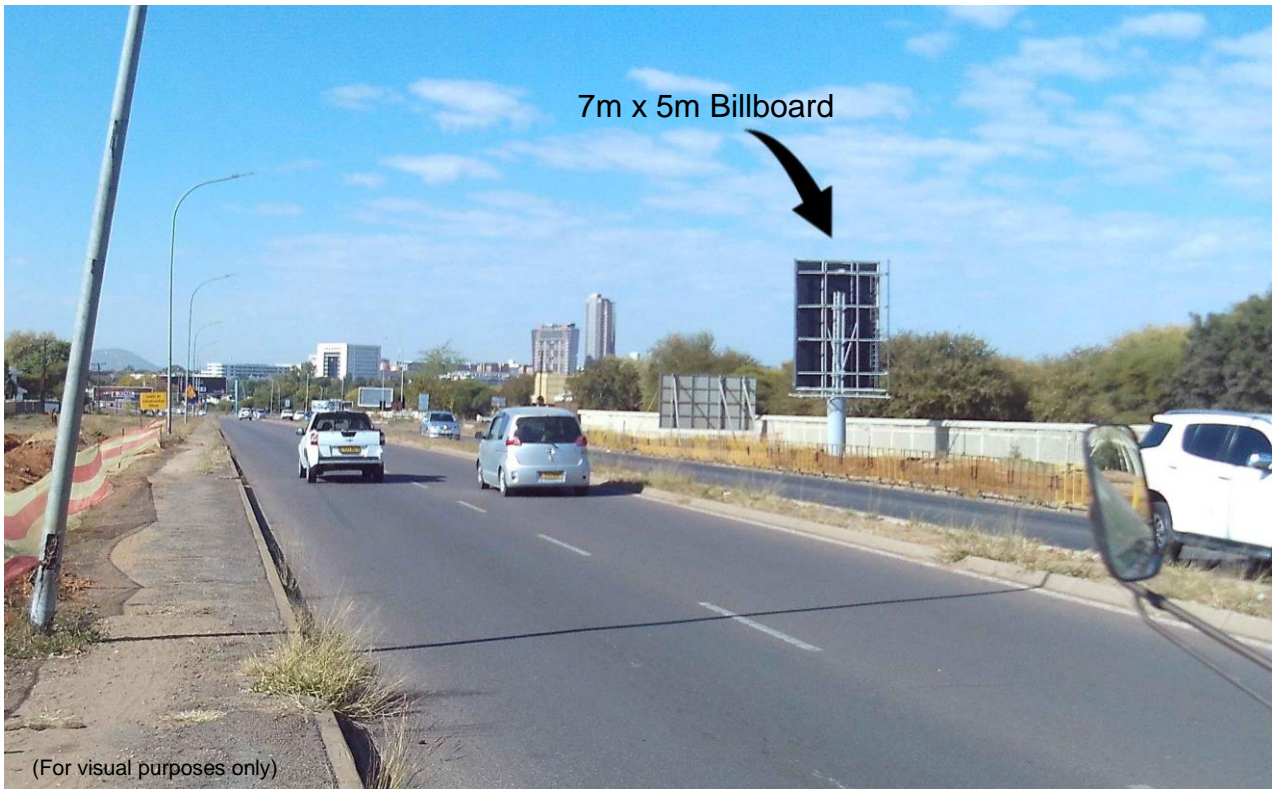

**BILLBOARD MEDIA  
PROFILE**

**SITE REF: GB 62B**

Gaborone - Opposite BTV, along Willie Seboni Road towards CBD. Eastbound

(For visual purposes only)

**Location:** Gaborone. Opposite BTV, East bound towards CBD

**Media:** Quantity 1, Size 7m x 5m (*Flexi-face*)

**Media Costs:** Inquire within for Monthly Rates, Production, Flighting costs and Availability.