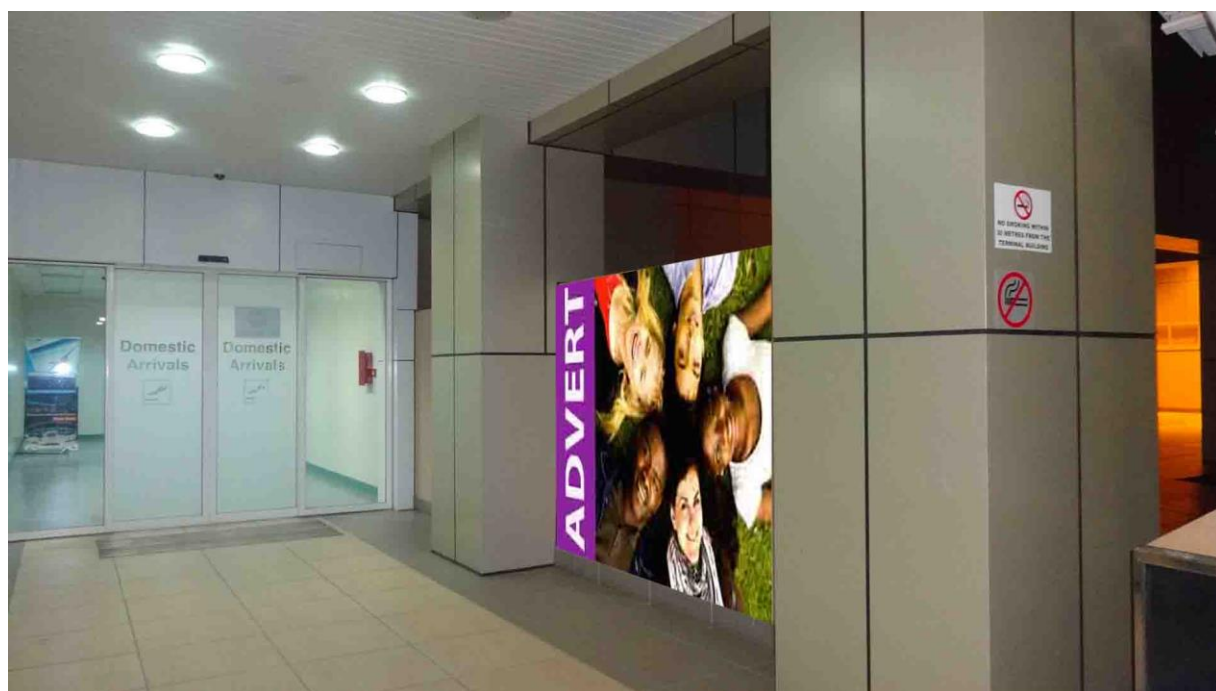

### AIRPORT MEDIA PROFILE

SITE REF: FIA 13

<b>Location:</b>	Domestic Arrivals at exterior corridor, main entrance
<b>Size:</b>	1,900mm(h) x 2,980mm(w) – Mural
<b>Substrate &amp; Media:</b>	Printed fabric & aluminium frame tension systems Illuminated light-box.