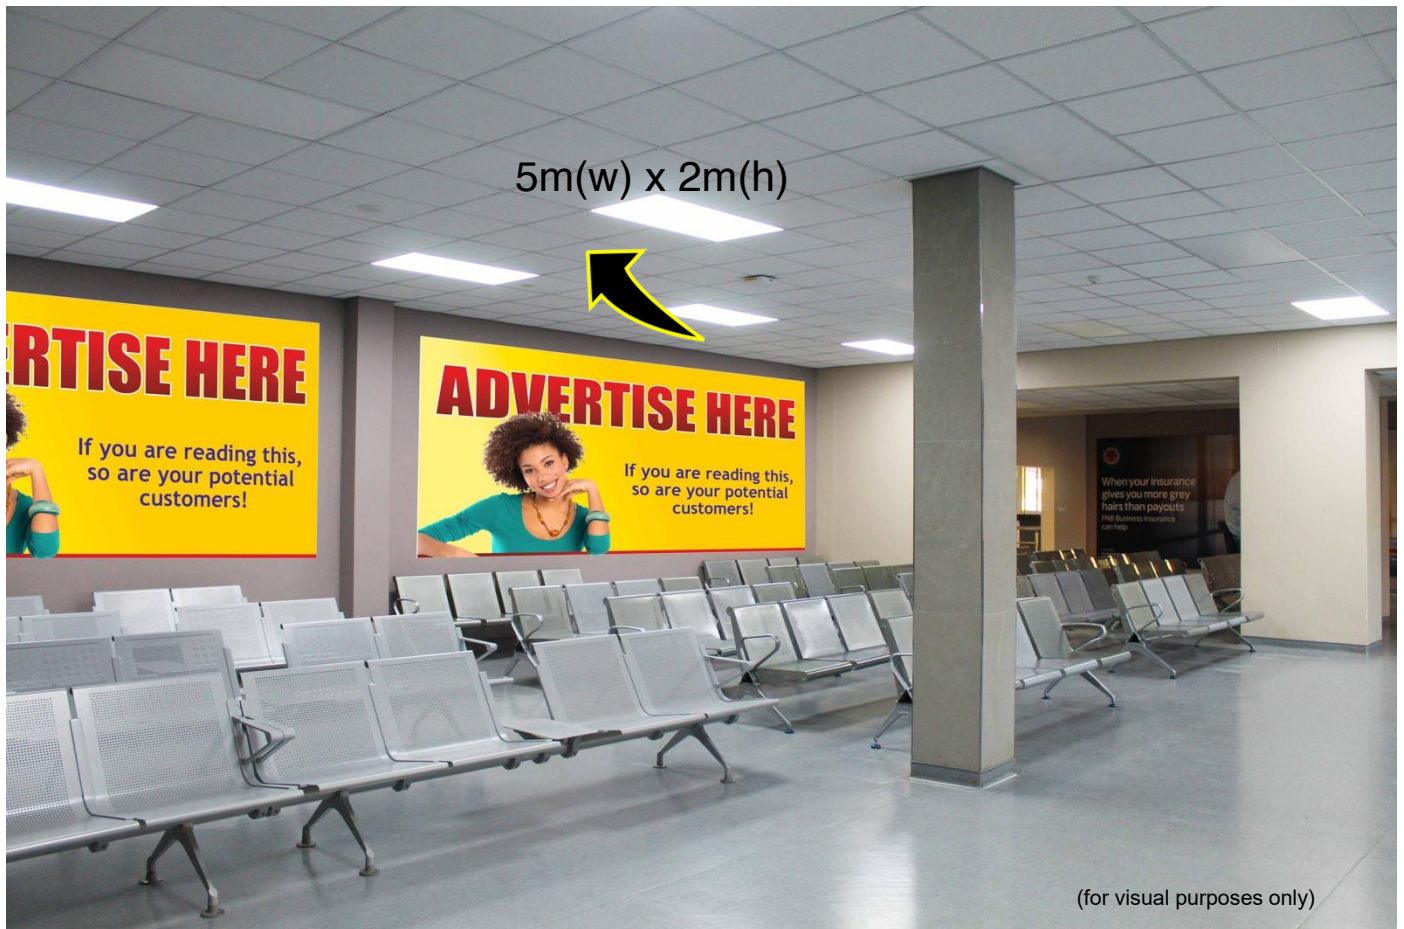

**Maun International Airport** Domestic Departure lounge. Wall mural on southside

## **AIRPORT MEDIA PROFILE**

**Location:** Domestic Departure lounge. Back wall poster on right side of waiting area.

**Size:** One unit: 5m(w) x 2m(h)

**Media Substrate:** Tensioned Fabric Systems (Aluminium profile frames)