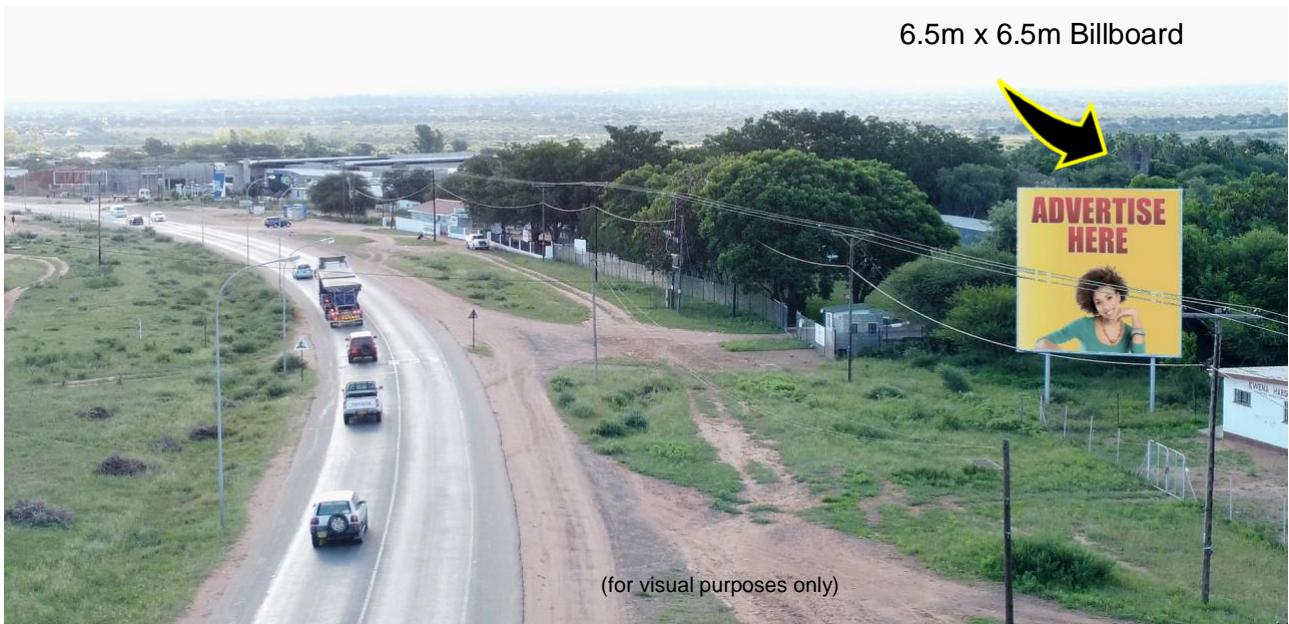

MOLEPOLOLE A12 Highway, entering town 300m before Engen at New Mall.

Location: Along main inbound highway, 300m before new mall at Engen Filling Station.

Media: Quantity 1, Size 6.5m x 6.5m (*Flexi-face*)