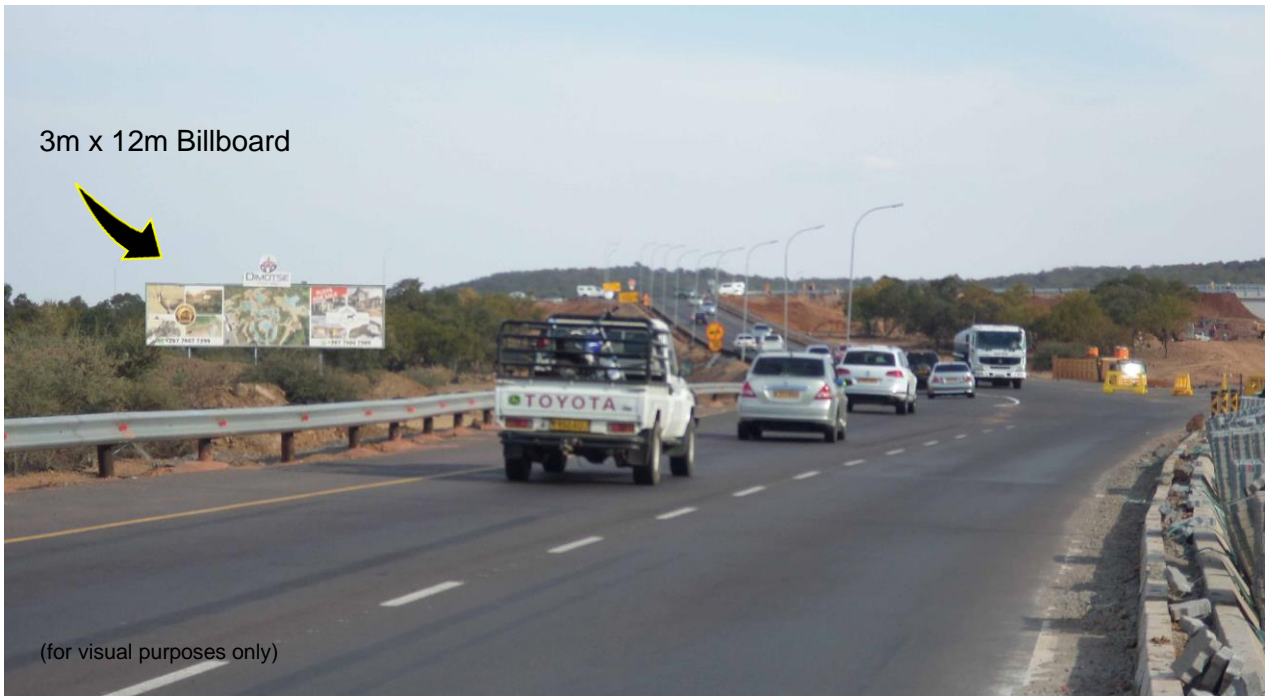

Ramotswa/ Boatile. Off the A1 Lobatse highway towards Ramotswa. Southbound

**Location:** Near Puma Filling Station before the new flyover interchange

**Media:** Quantity 1, Size 3m x 12m (*Flexi-face*)

**Media Costs:** Inquire within for Monthly Rates, Production, Flighting costs and Availability.