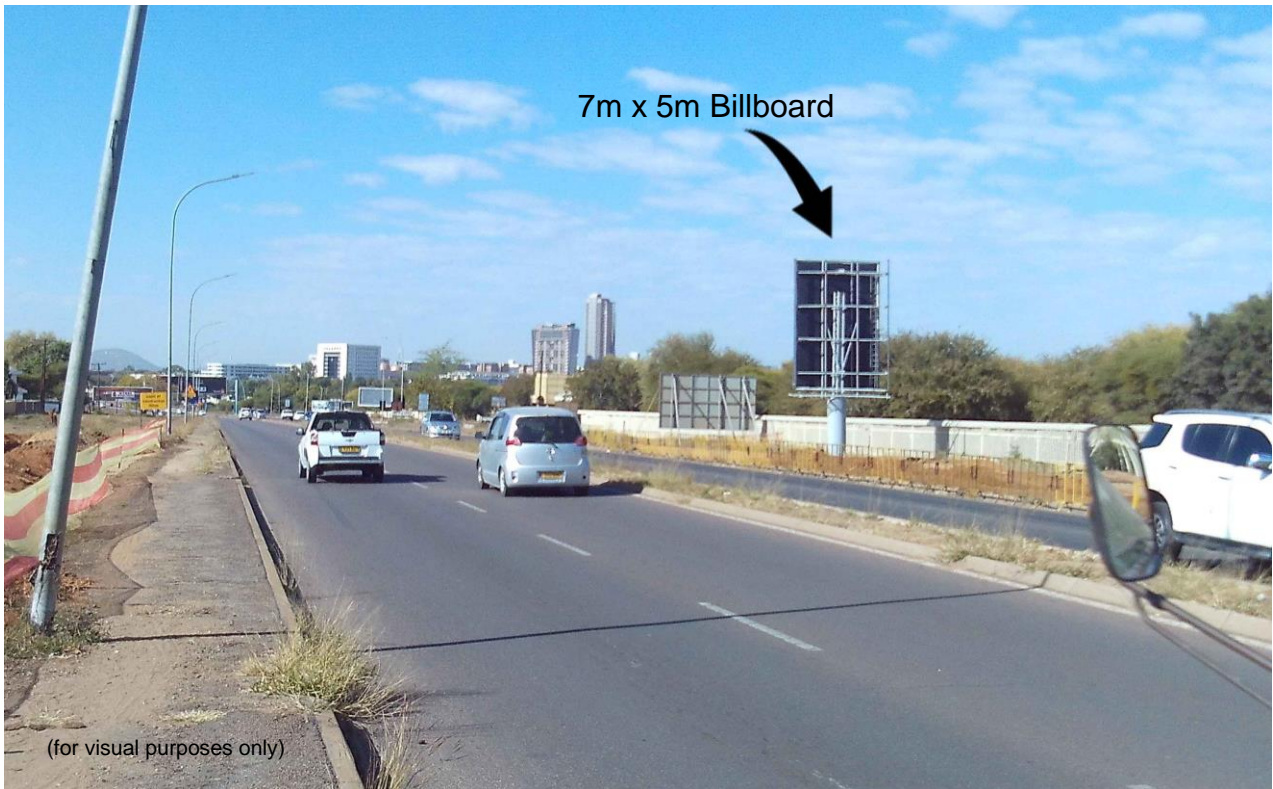

Gaborone. Along Willie Seboni Road opposite BTV. Eastbound

Location: Gaborone. Opposite BTV, East bound towards CBD

Media: Quantity 1, Size 7m x 5m (*Flexi-face*)

Media Costs. (Excl VAT) For monthly rates, production and flying, please inquire within.