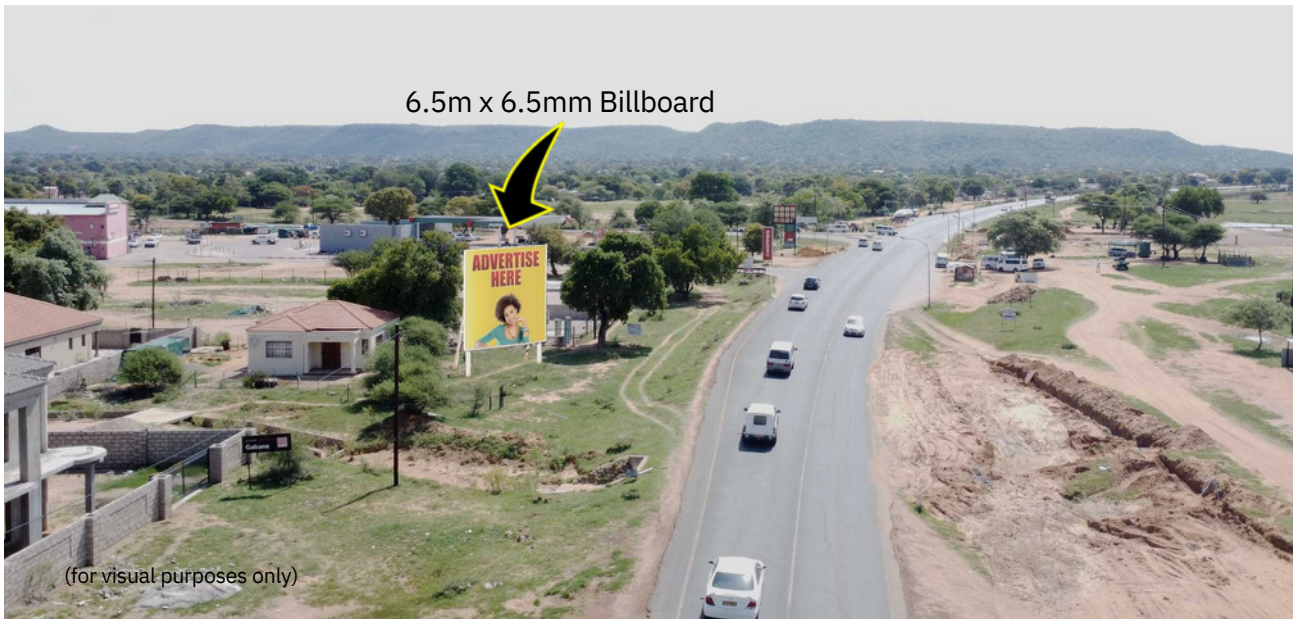

**Gabane** A10 Road towards Kumakwane. 150m Before Gabane Junction, Westbound.

Location: Along main highway, 150m before Puma Filling Station/ Gabane Choppies

Media: Quantity 1, Size 6.5m x 6.5m (*Flexi-face*)