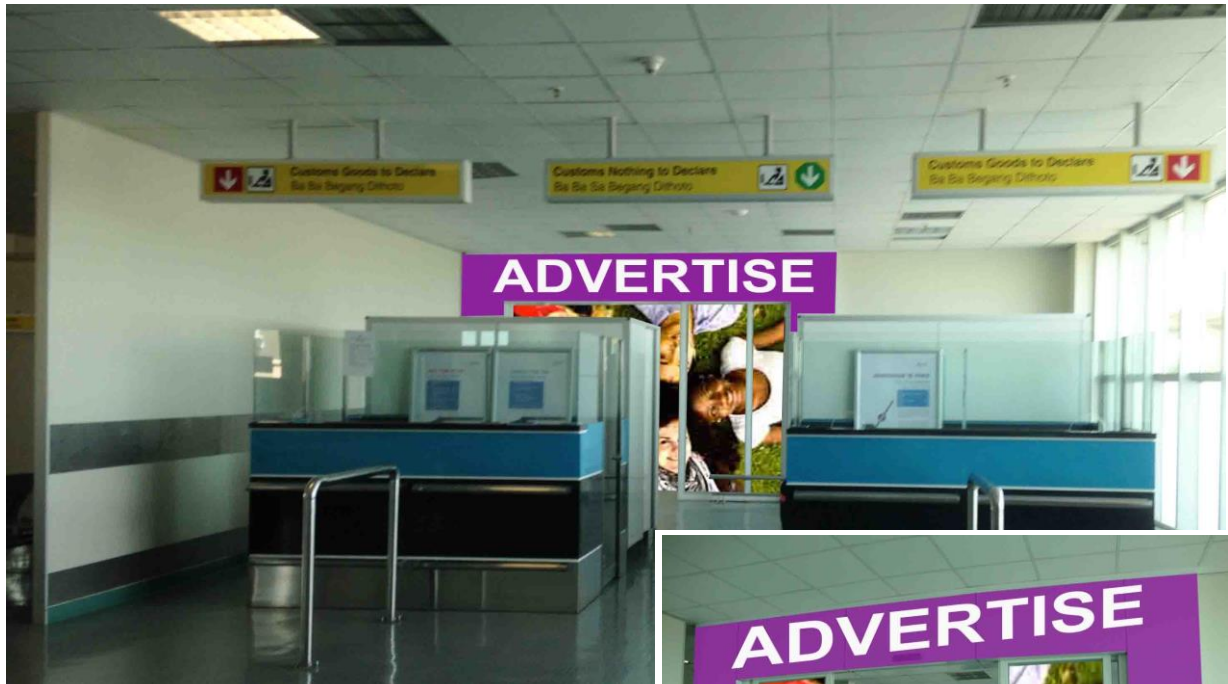

AIRPORT MEDIA PROFILE

SITE REF: FIA 37B

Location: International Arrivals, Exit point after Customs Control.
Entrance into Meet & Greet area

Size: 3,000mm(h) x 4,660mm(w)

Substrate & Media: Printed wallpaper and contra-vision vinyl
On sensor activated sliding doors.