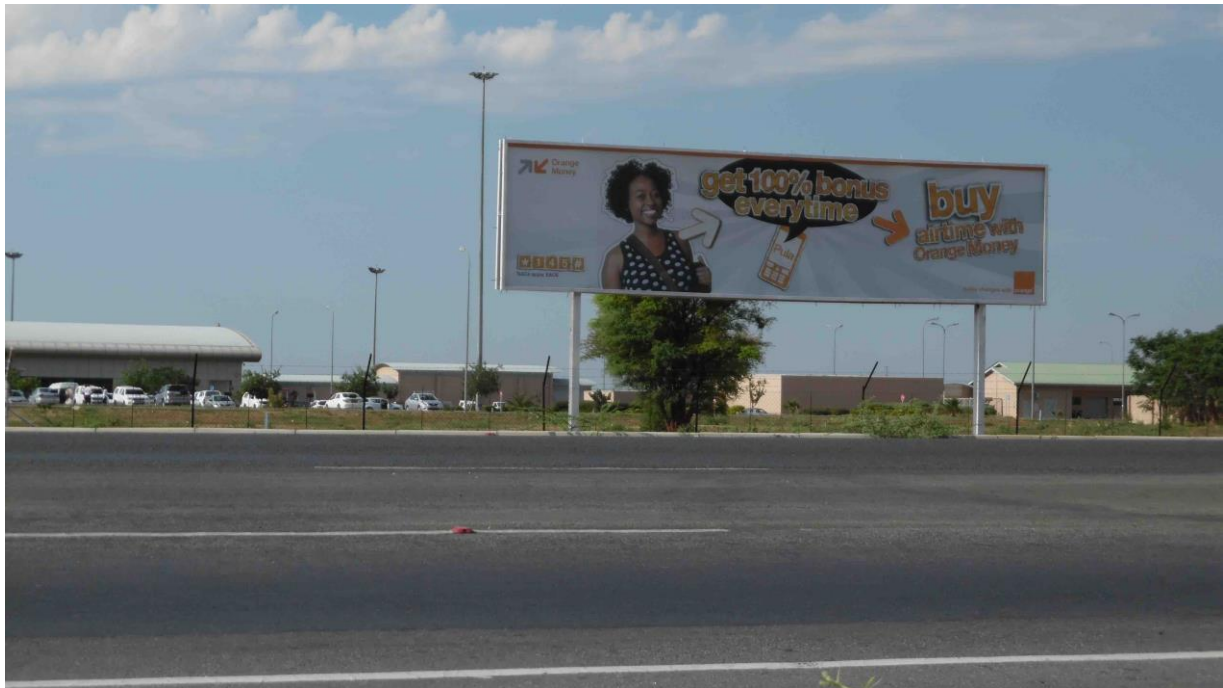

AIRPORT MEDIA PROFILE

SITE REF: FIA 48

Location: Main Road at Entrance into Airport Terminal

Size: 3m(h) x 12m(w) - Billboard

Substrate & Media: Printed PVC Flex & Lipped channel frame

For monthly rates, production and flighting, please inquire within.