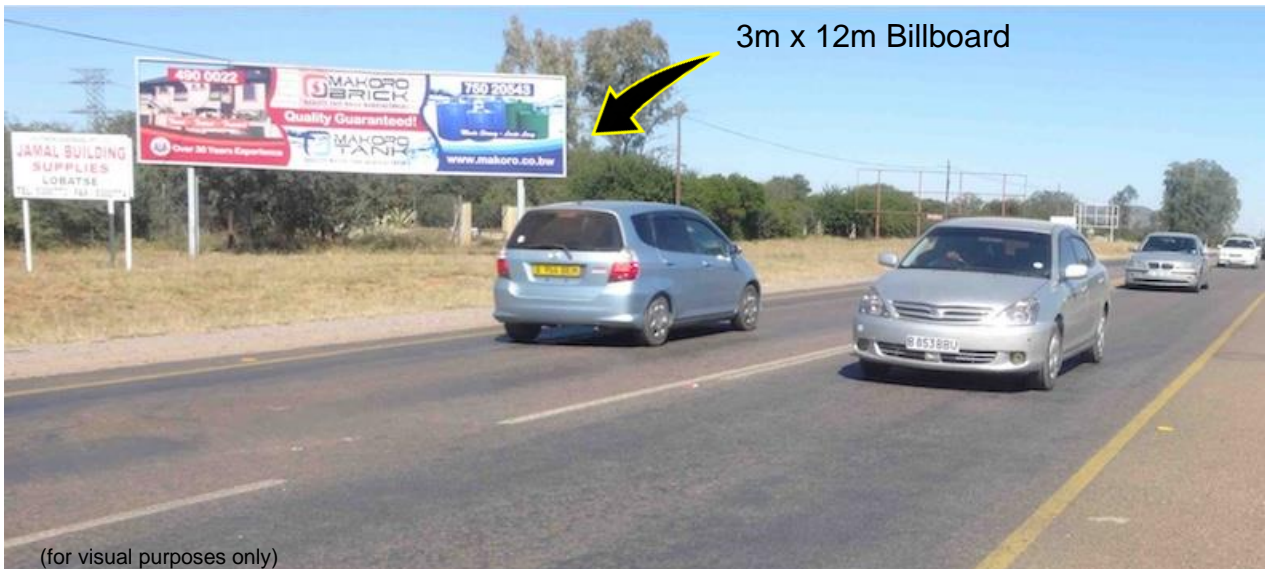

Lobatse. A1 Road, near centenary sign entering town. South bound

**Location:** Lobatse. Along A1 Road entering town, about 2km before High Court.

**Media:** Quantity 1, Size 3m x 12m (*Flexi-face*)

**Media Costs:** Inquire within for Monthly Rates, Production, Flighting costs and Availability.