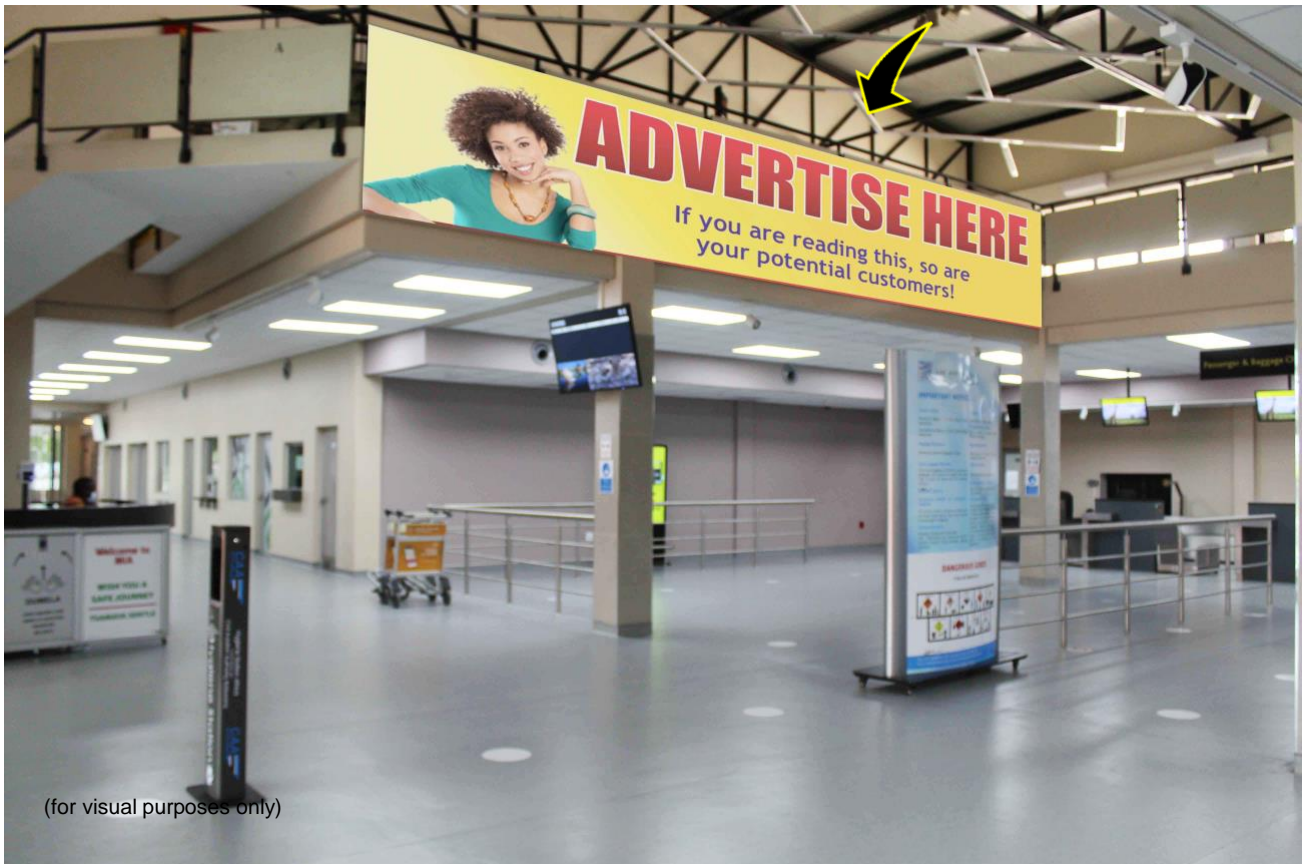

AIRPORT MEDIA PROFILE

Location: Main Concourse. Visible from main entrance to check in queue point.

Size: 9.2m x 1.5m

Media Substrate: Tensioned Fabric Systems (Aluminium profile frames)

Media Costs: Inquire within for Monthly Rates, Production, Flighting costs and availability.