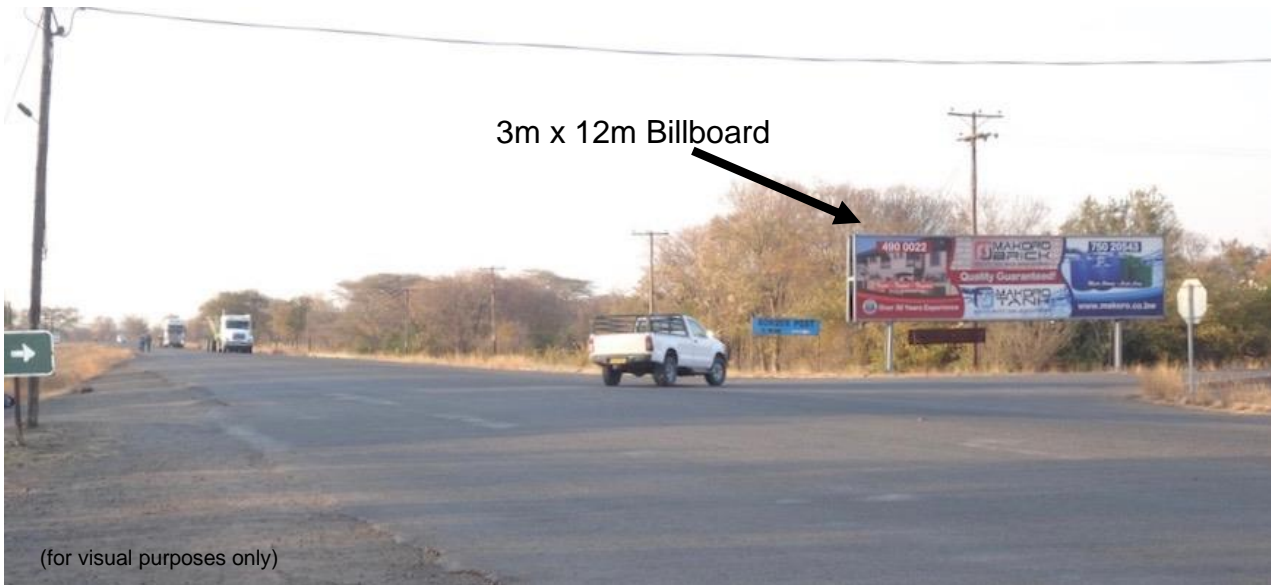

Pandamatenga. Along A33 Highway at border junction. North- bound

**Location:** Near Pandamatenga milling, Engen Garage. 100km towards Kazangula.

**Media:** Quantity 1, Size 3m x 12m (*Flexi-face*)

**Media Costs.** (Excl VAT) For monthly rates, production and lighting, please inquire within.