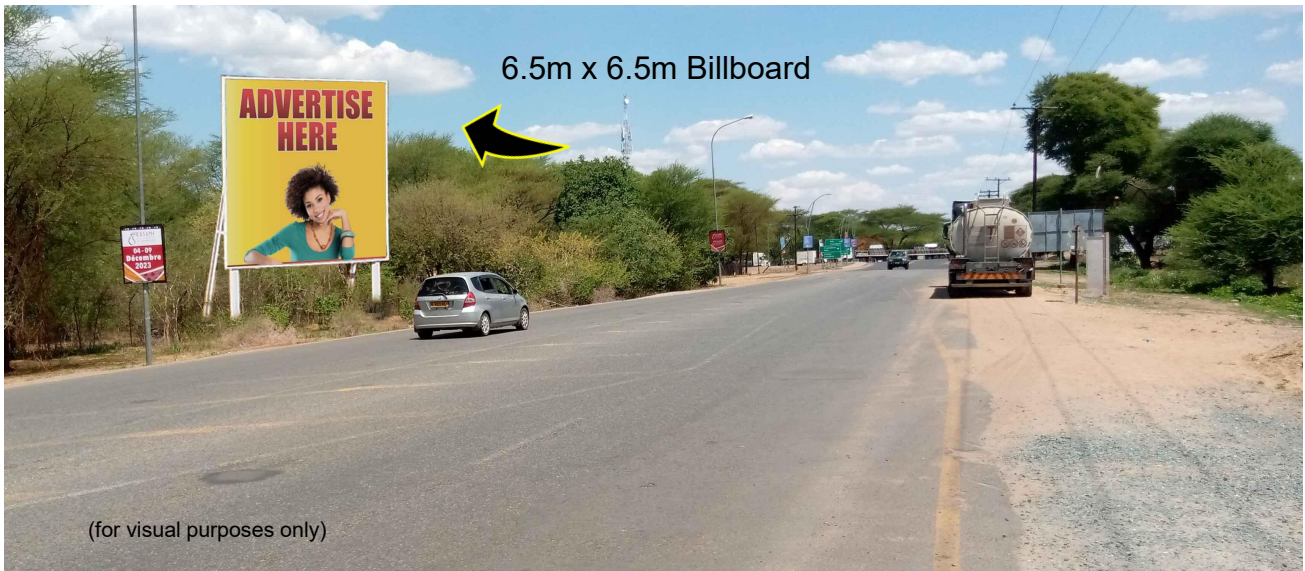

Kazungula A33 Upper Road opposite Duncan Plaza Mall. Eastbound

Location: Opposite Duncan Plaza 200m from Engen Junction

Media: Quantity 1, Size 6.5m x 6.5m (*Flexi-face*)

Media Costs: Inquire within for Monthly Rates, Production, Flighting costs and Availability.