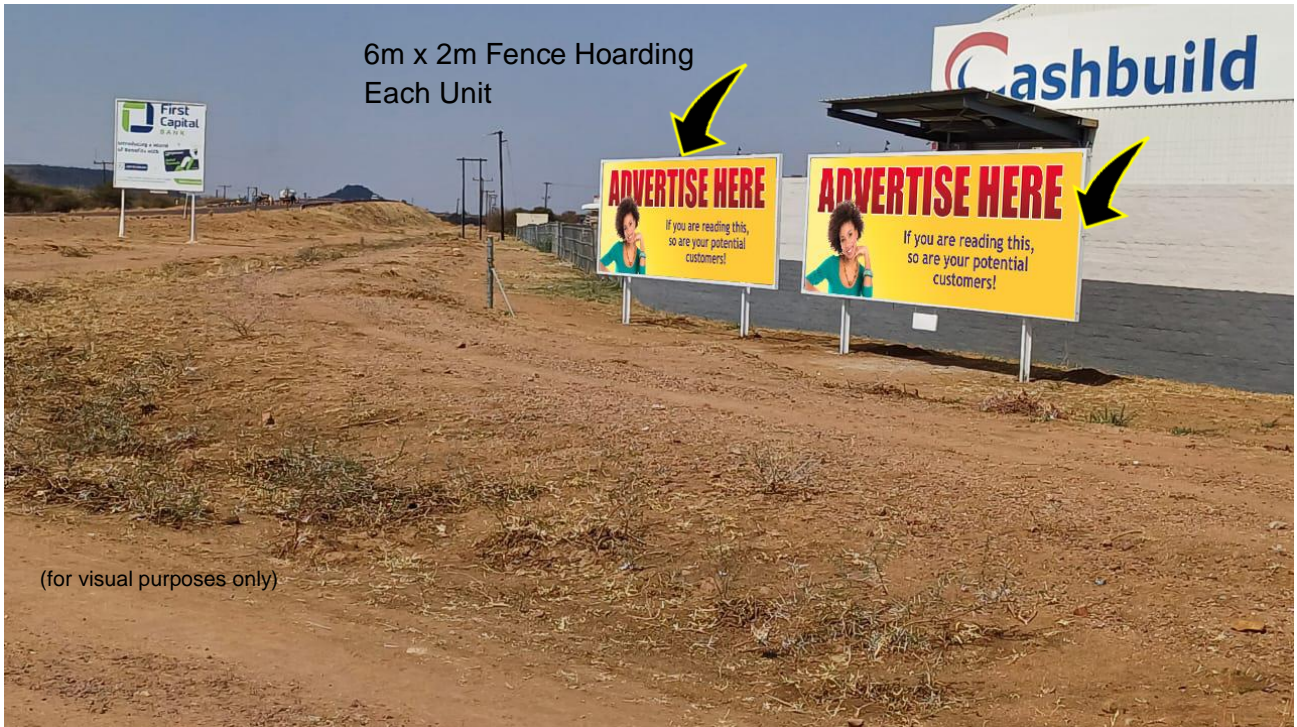

Third party media. Represented by:

Plot 22995 Nkoyaphiri Industrial,
Mogoditshane.
PO Box 1101, Gaborone
Tel: 392 4216 Mobile: 72 741 620
Email: info@legolamedia.com
www.legolamedia.com

**BILLBOARD MEDIA
PROFILE**

SITE REF: PLN 9A

Pilane / Mochudi road at Pilane Crossing Mall junction boundary wall. Eastbound.

Location: Along Pilane/ Mochudi road at Pilane Mall boundary

Media: Quantity 1, Size 6m x 2m (*Flexi-face*) **Let out per face**