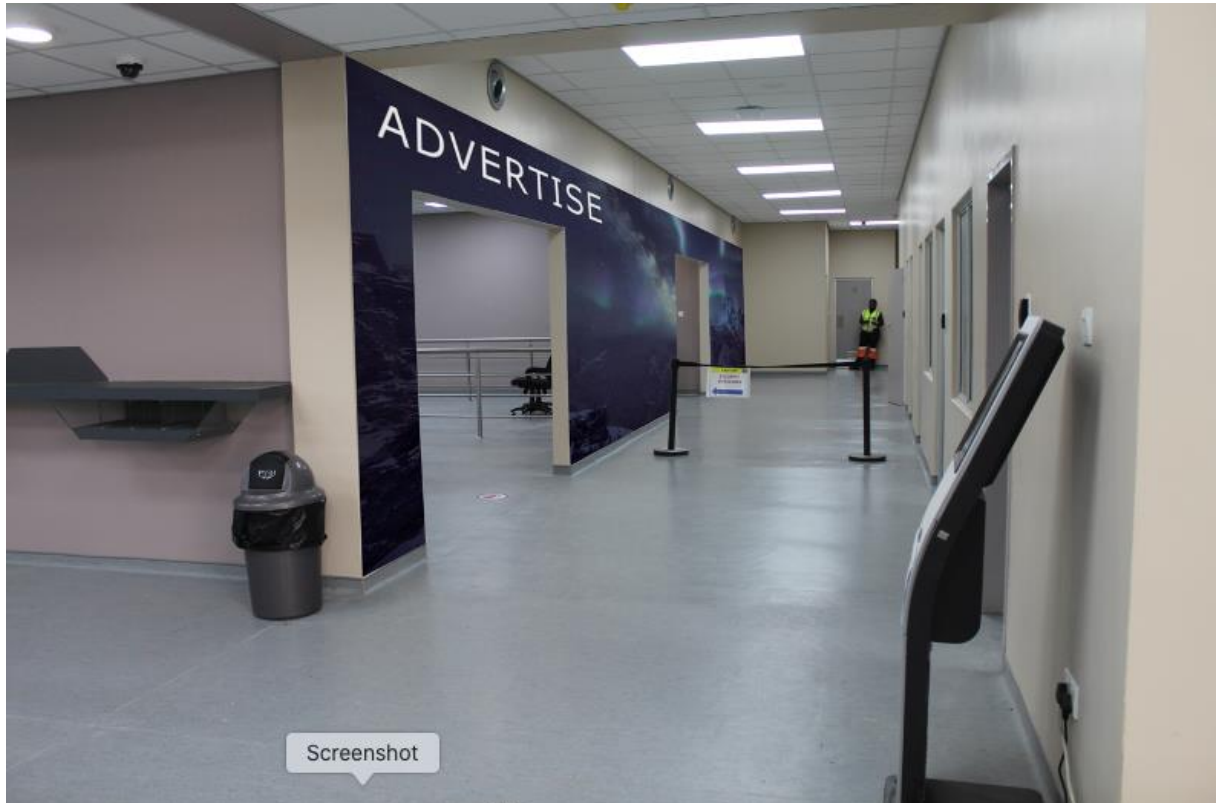

AIRPORT MEDIA PROFILE

SITE REF: MIA 14

Location: Main Concourse, X-ray scanning queue entrance to departure lounge. Wall Mural

Size: 3.5m(h) x 18m(w)

Substrate & Media: Self-adhesive vinyl wallpaper

For monthly rates, production and flighting, please inquire within.