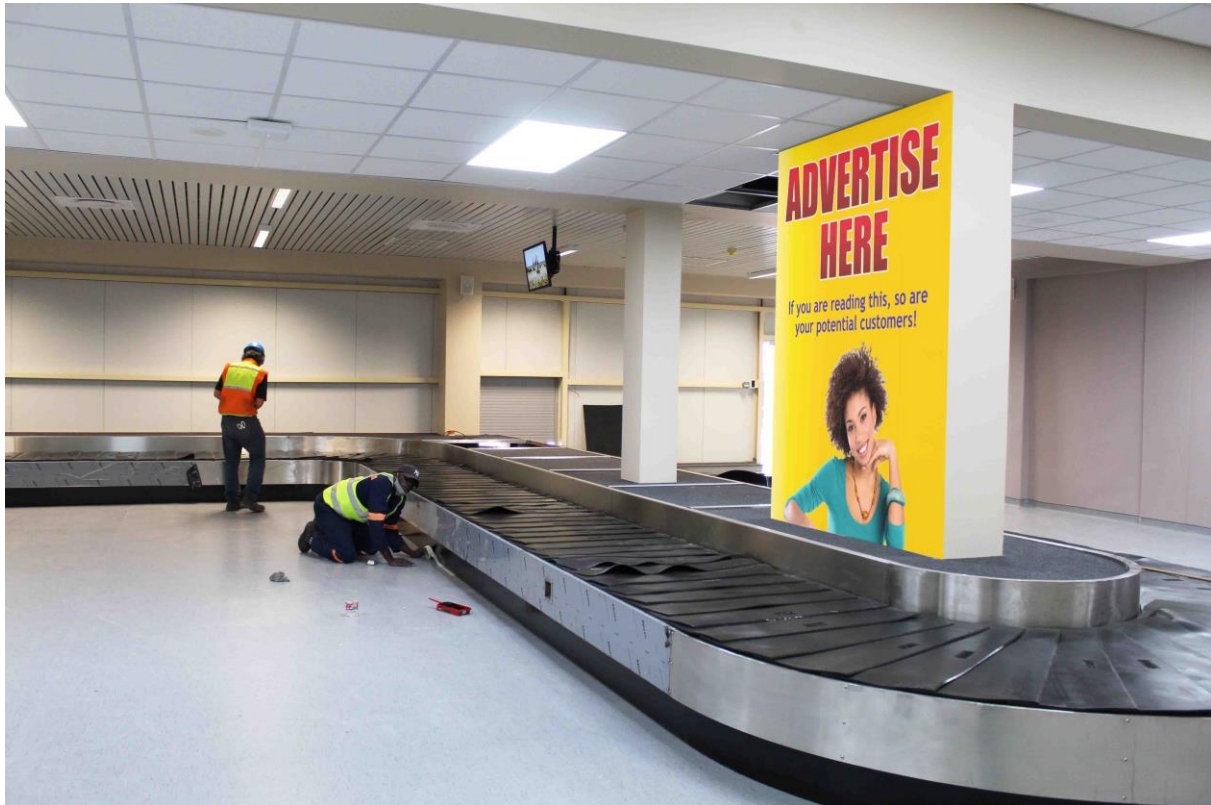

AIRPORT MEDIA PROFILE

SITE REF: MIA 8

Location: Domestic/ International Arrivals- Carousel. Wall Mural

Size: 3m(h) x 3m(w)

Substrate & Media: Self-adhesive vinyl wallpaper

Media Costs: Inquire within for Monthly Rates, Production, Flighting costs and Availability.