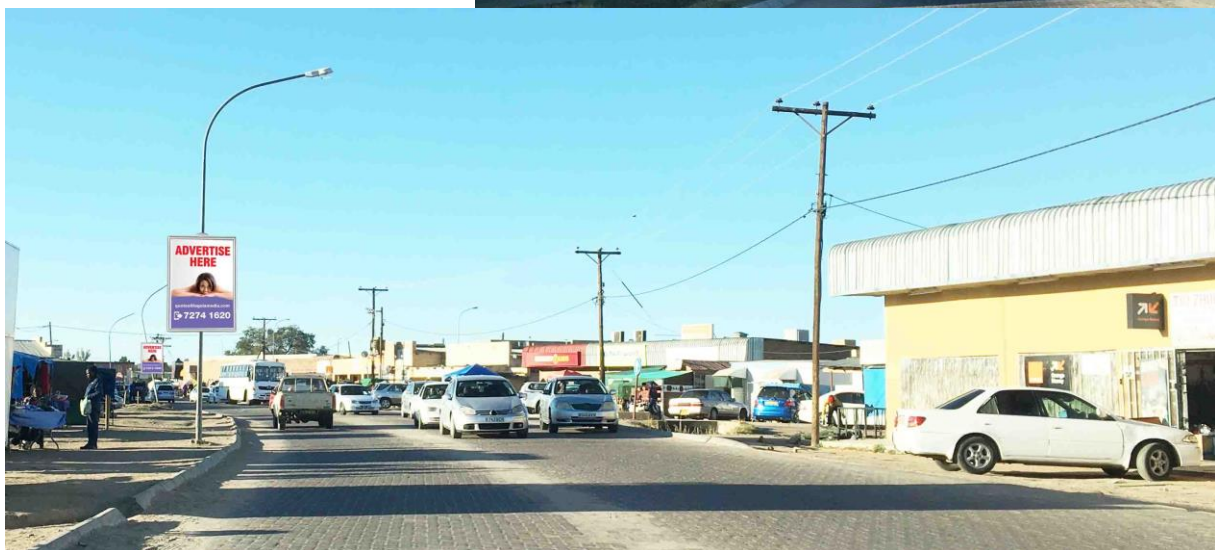

Mahalapye. Along Bus Rank road. Btwn four-way stop and Engen. North bound traffic.

925mm x 1270mm

(for visual purposes only)

Location: Mahalapye. Along road between Hungry Lion and Bus Rank

Media: Quantity **5 x Single faced units** , Size 925m x 1270mm (Vinyl on Chromadek backing)