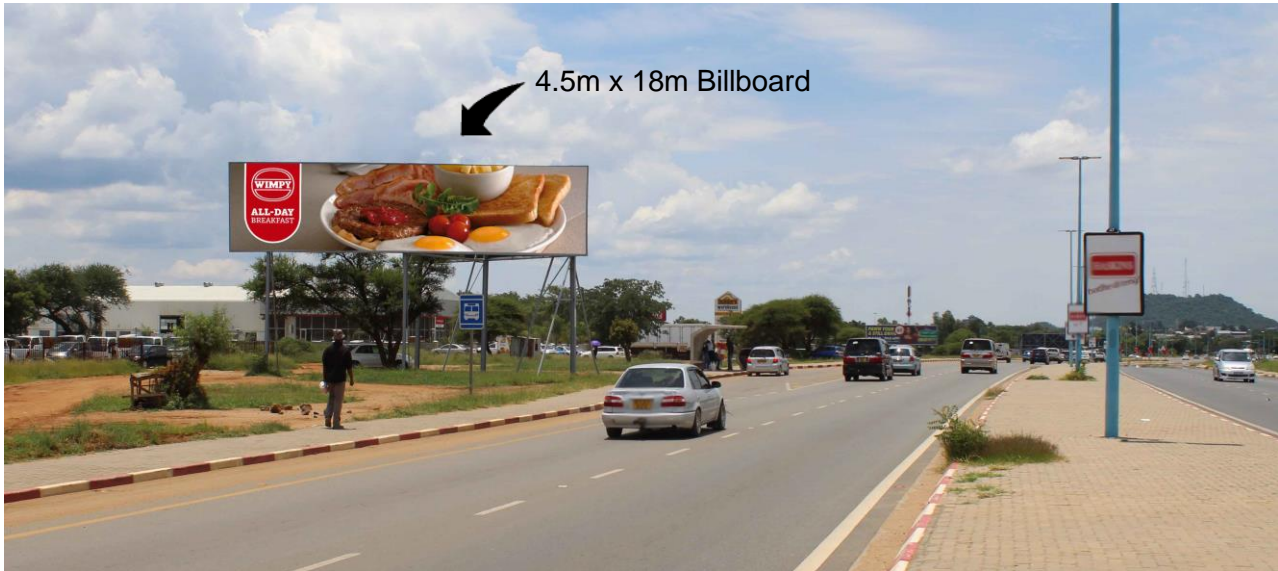

Francistown – A1 Road, Near Motor Holdings, Builders, towards Tati Bridge. Northbound

Location: Francistown. A1 Road, near Isuzu, Chevrolet dealership

Media: Quantity 1, Size 4.5m x 18m (*Flexi-face*)

Media Costs: Inquire within for Monthly Rates, Production, Flighting costs and Availability.