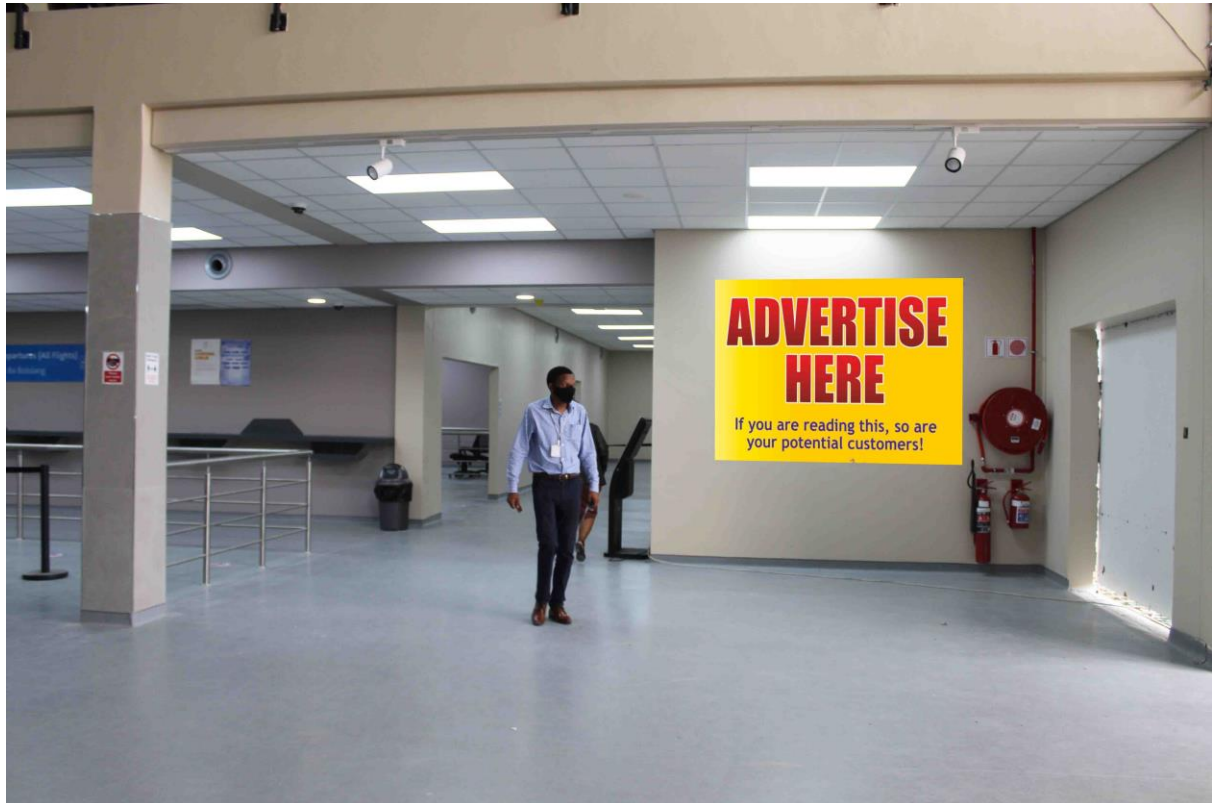

AIRPORT MEDIA PROFILE

SITE REF: MIA 6

Location: Main Concourse, main entrance run-up. Wall Mural.

Size: 2m(h) x 3m(w)

Substrate & Media: Self-adhesive vinyl wallpaper

Media Costs: Inquire within for Monthly Rates, Production, Flighting costs and Availability.